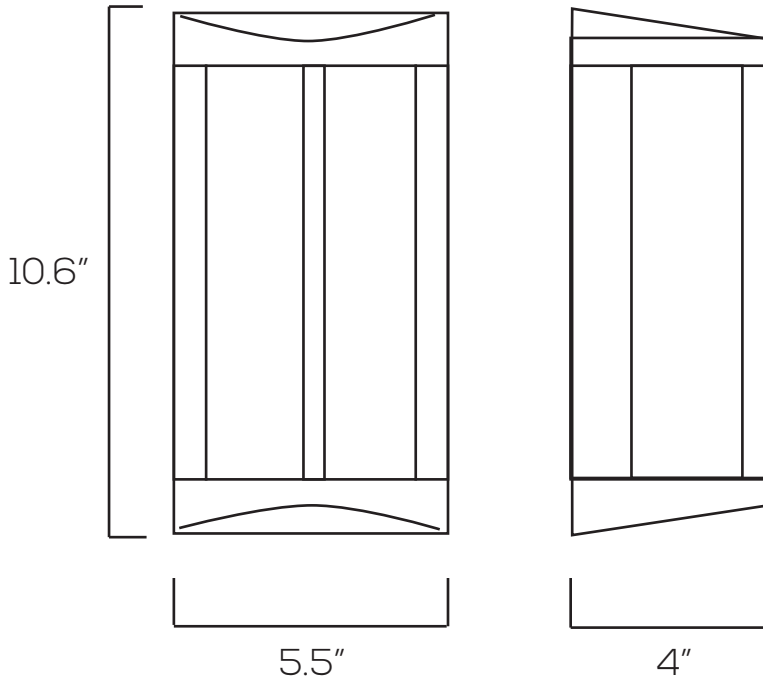

#### Technical Specifications

Size:	10.6" L x 5.5" W x 4" D
Watts:	7W
Lumen:	700lm
CCT:	3000K   5000K
Voltage:	110-120V (50Hz)
Dimmable:	No
CRI:	80
PF:	≥0.5
IP Rate:	IP54
Materials:	Aluminum, PC
Housing Color:	Black, Dark Gray, White, Silver
Lifespan:	30,000 hours

## Dimensions