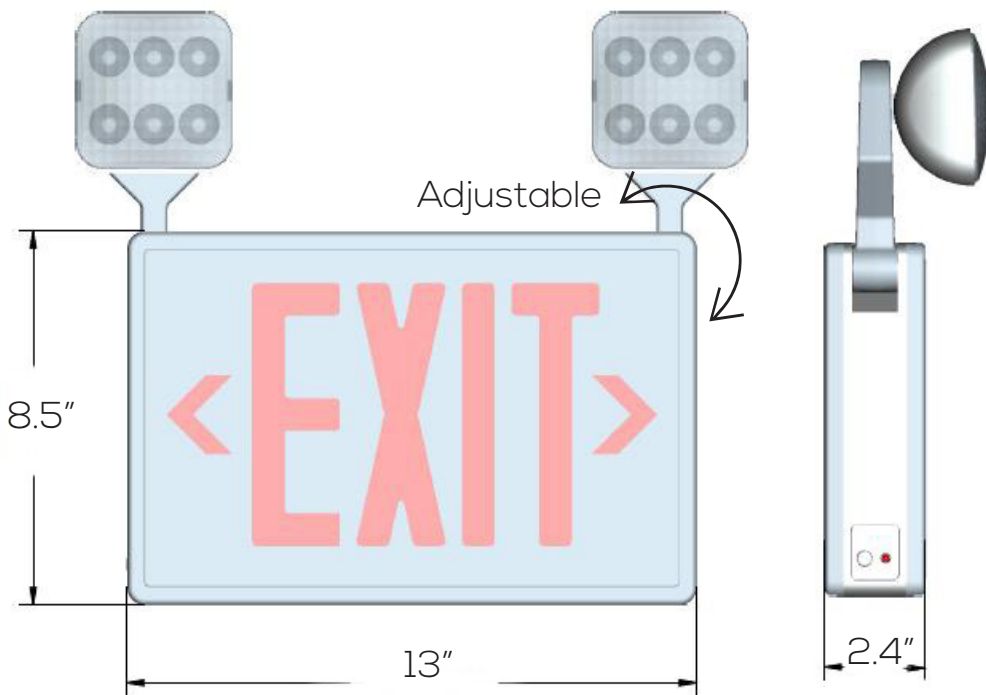

### Technical Specifications

Size: 13" L x 2.4" W x 8.5" H

Watts: 4W

Lumen: 225lm

Voltage: 120/277VAC (60Hz)

Dimmable: No

IP Rate: IP20

Materials: Thermoplastic ABS

Housing Color: White

Lifespan: 50,000 hours

Backup Time: ≥90 minutes

Mounting: Wall

## Dimensions