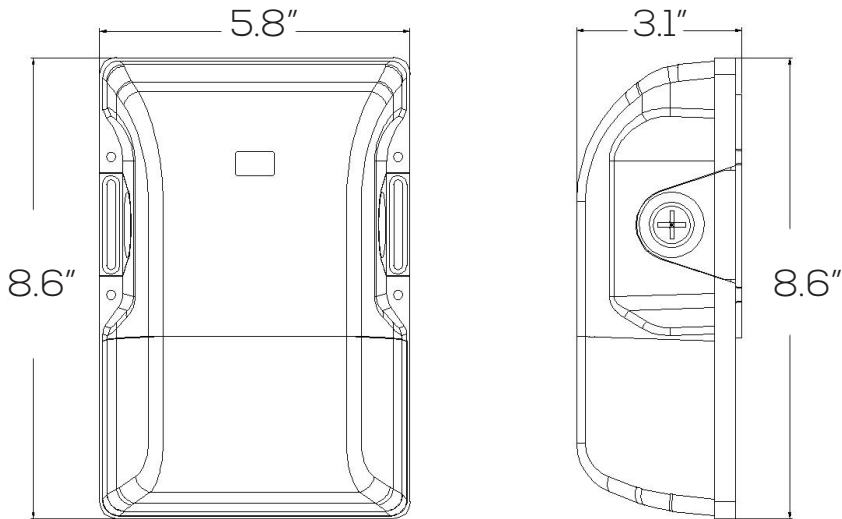

### Technical Specifications

Size:	8.6" L x 5.8" W x 3.1" D
Watts:	15W, 20W, 30W
Lumen:	1950lm, 2850lm, 3900lm
CCT:	4000K, 4500K, 5000K, 5700K
Voltage:	AC100-277V
Dimmable:	No
Beam Angle:	100°
CRI:	>80
PF:	>0.9
IP Rate:	IP65
Materials:	Aluminum, PC
Housing Color:	Dark Gray
Lifespan:	50,000 hours

## Dimensions