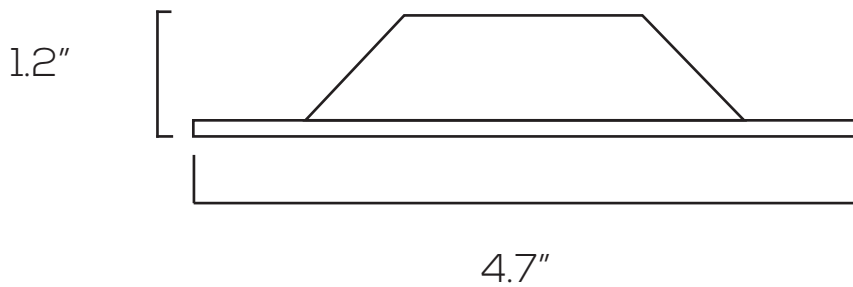

LED GIMBAL LIGHT SERIES

SES-4"-GIMBAL

Technical Specifications

Size:	4.7" L x 4.7" W x 1.2" D
Watts:	9W
Lumen:	900lm
CCT:	5000K
Voltage:	AC100 - 277V
Dimmable:	Yes
Beam Angle:	38° Beam, 20° Tilt
CRI:	85
PF:	0.95
IP Rate:	IP44
Materials:	Aluminum
Housing Color:	White
Lifespan:	50,000 hours

Dimensions

Model Numbers

SES-4"-GIMBAL-DOWNLIGHT-9