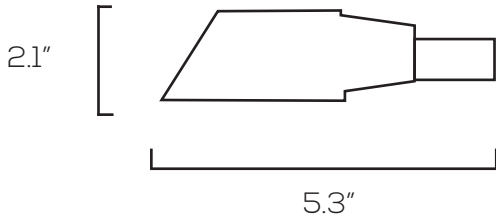

Features

LED Lawn Lights are safe for outdoor use and protected from rain, snow, and weak jets of water, such as sprinklers. These Lights are perfect for shining spotlights onto exterior surfaces and trees.

Dimensions

SES-SPB01-MR16