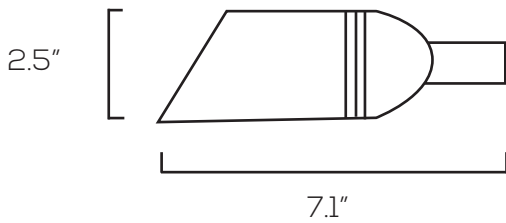

SES-SPB06-MR16

Model Numbers

SES-SPB01-MR16

SES-SPB06-MR16