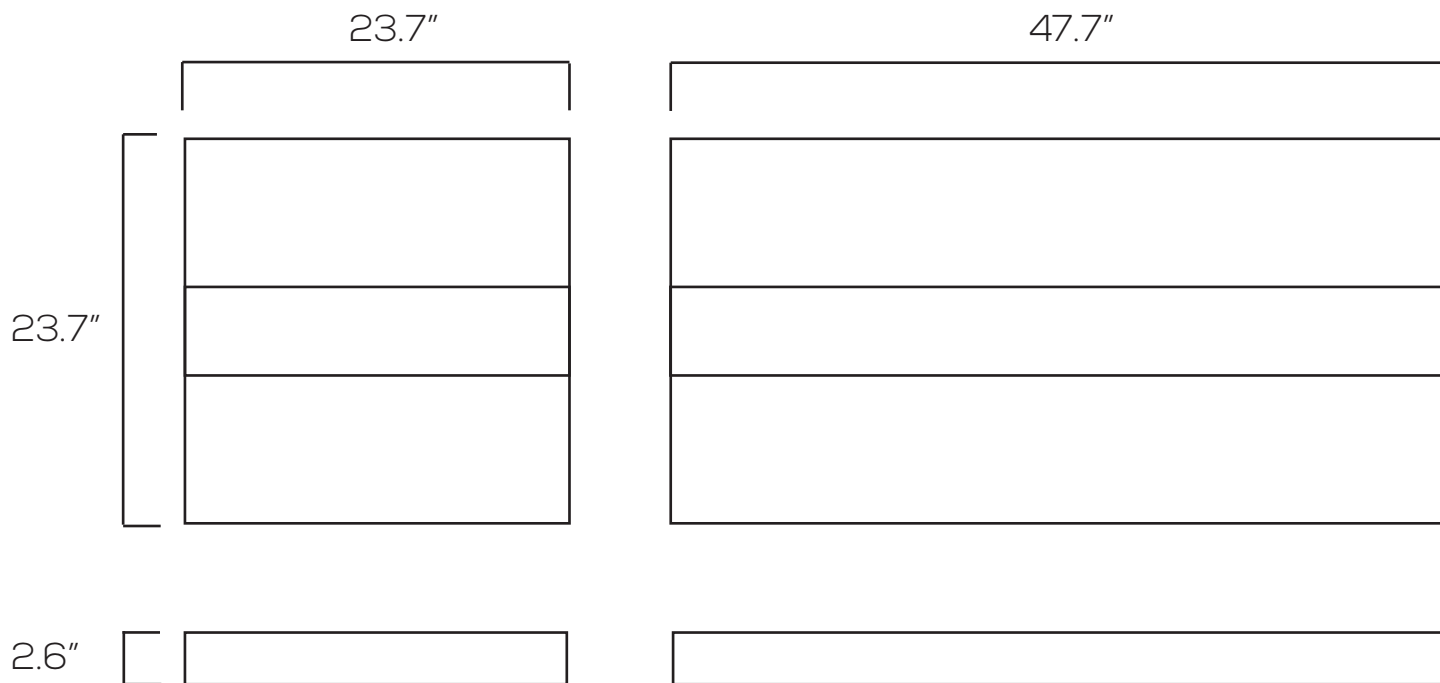

LED TROFFER LIGHT SERIES

SES-TR22

SES-TR24

Technical Specifications

Size:	See Reverse
Watts:	2x2: 20W 30W 40W 2x4: 30W 40W 50W
Lumen:	2x2: 2500lm 3750lm 5000lm 2x4: 4100lm 5000lm 6250lm
CCT:	4000K 5000K
Voltage:	120V/277V
Dimmable:	Yes
Beam Angle:	>110°
CRI:	>80
PF:	>0.9
IP Rate:	IP20
Materials:	Aluminum
Housing Color:	White
Lifespan:	50,000 hours
Optional:	Sensor

Dimensions

Model Numbers

SES-TR24-DN40-50

SES-TR22-DN40-30