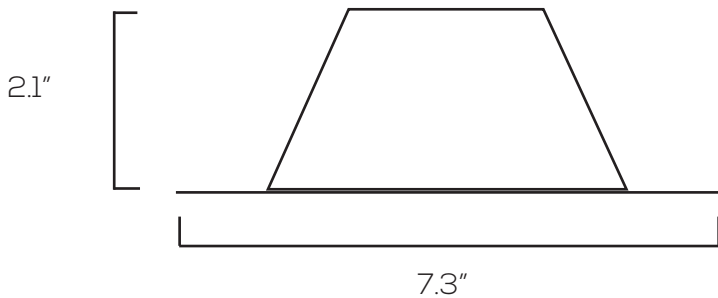

LED DOWNLIGHT SERIES

SES-DL836

Technical Specifications

Size: 7.3" L x 7.3" W x 2.1" D

Watts: 15W

Lumen: 1,100lm

CCT: 5000K

Voltage: AC120V

Dimensions

Model Numbers

SES-DL836-15-5000