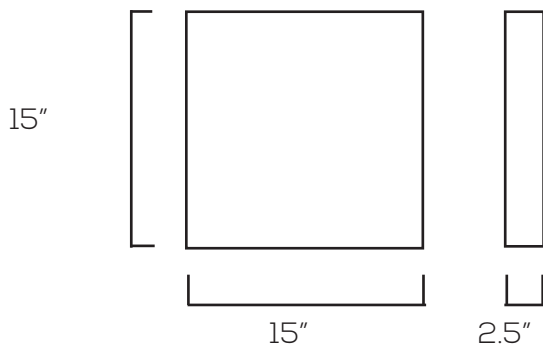

LED CANOPY LIGHT SERIES

SES-CP4

Technical Specifications

Size:	15" L x 15" W x 2.5" D
Watts:	100W 130W 150W
Lumen:	11,500lm 15,500lm 19,050lm
CCT:	4000K 4500K 5000K 5700K
Voltage:	AC100-277V
Dimmable:	No
Beam Angle:	120°
CRI:	>80
PF:	>0.9
IP Rate:	IP65
Materials:	Aluminum, PC
Housing Color:	White
Lifespan:	50,000 hours

Dimensions

Model Numbers

SES-CP4-5700-130

SES-CP4-5700-150