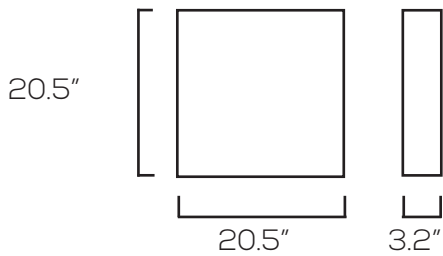

LED CANOPY LIGHT SERIES

SES-LCP

Technical Specifications

Size:	20.5" L x 20.5" W x 3.2" D
Watts:	180W
Lumen:	23,000lm
CCT:	4000K 4500K 5000K 5700K
Voltage:	AC100-277V
Dimmable:	No
Beam Angle:	110°
CRI:	>80
PF:	≥0.9
IP Rate:	IP65
Materials:	Aluminum
Housing Color:	White
Lifespan:	50,000 hours

Dimensions

Model Numbers

SES-LCP-5700-180