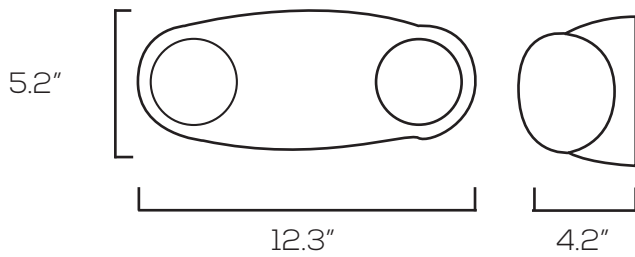

Features

This LED Emergency Light is safe for outdoor use. It has a plastic cover that protects it from rain and snow. These lights are widely used outside of offices, hotels, and other businesses.

Dimensions

Model Numbers

SES-OEM5WP