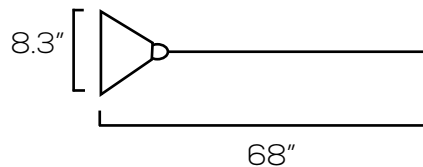

SES-PDL383-E26