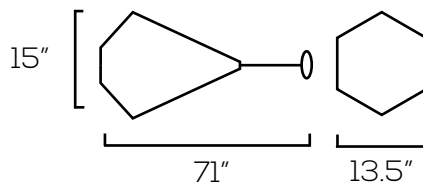

SES-PDL064-E26

Model Numbers

SES-PDL173-E26 SES-PDL023-E26 SES-PDL020-E26 SES-PDL120-E26 SES-PDL487C-E26-C
SES-PDL026-E26 SES-PDL011-E26 SES-PDL383-E26 SES-PDL108-E26 SES-PDL487B-E26
SES-PDL064-E26