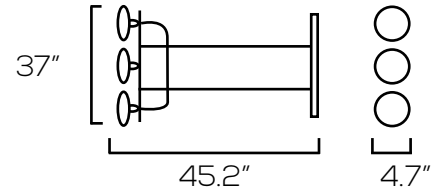

LED PENDANT LIGHT SERIES

SES-PDL

Technical Specifications

Size:	See Reverse
Bulb:	A19 or PAR20
Voltage:	AC120V
Dimmable:	No
Base:	E26
IP Rate:	IP20
Materials:	Iron, Fabric
Housing Color:	Black, Rustic Gray
Lifespan:	50,000 hours

Dimensions

SES-PDL173-E26

SES-PDL120-E26

SES-PDL108-E26

SES-PDL026-E26

SES-PDL487B-E26

SES-PDL487C-E26-C

SES-PDL023-E26