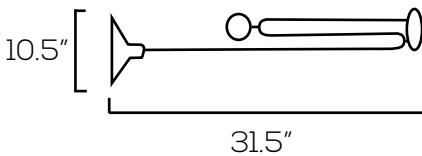

Features

LED Pendant Lights add a touch of elegance to the aesthetics of any room. These lights are intended only for indoor use. LED Pendant Lights are perfect for homes, restaurants, bars, and hotels. This series allows you to use the bulb of your choice.

Dimensions

SES-PDL173-E26