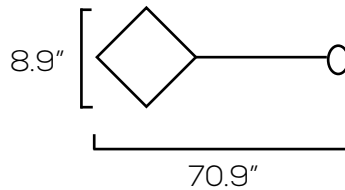

SES-PDL120-E26