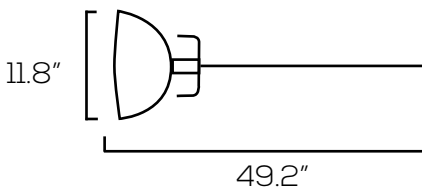

LED PENDANT LIGHT SERIES

SES-PDL

Technical Specifications

Size:	See Reverse
Bulb:	A19 or PAR20
Voltage:	AC120V
Dimmable:	No
Base:	E26
IP Rate:	IP20
Materials:	Iron, Fabric
Housing Color:	Black, Rustic Gray
Lifespan:	50,000 hours

Dimensions

SES-PDL173-E26

SES-PDL120-E26

SES-PDL108-E26

SES-PDL026-E26

SES-PDL487B-E26

SES-PDL487C-E26-C

SES-PDL023-E26