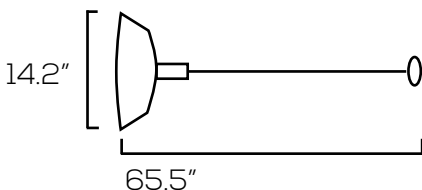

SES-PDL011-E26