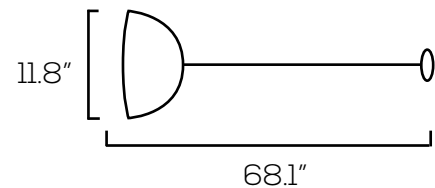

SES-PDL020-E26