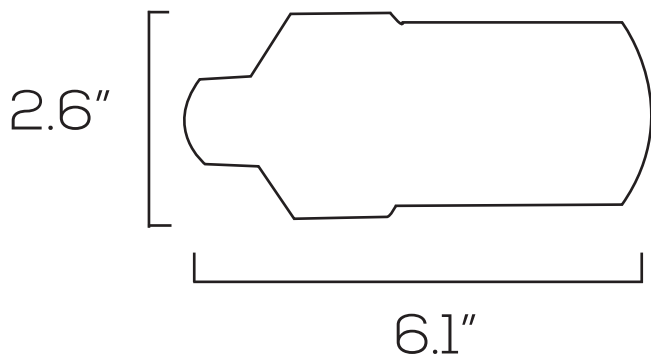

LED CORN BULB SERIES

SES-CLW07CA

Technical Specifications

Size: 6.1" L x 2.6" W

Watts: 19W

Lumen: 2,700lm

CCT: 5700K

Voltage: AC100-277V

Dimmable: No

Beam Angle: 360°

Base: E26

CRI: >80

PF: >0.9

IP Rate: IP64

Materials: Aluminum, PC

Housing Color: White, Silver, Clear

Dimensions

Model Numbers

SES-CLW07CA-5700-19