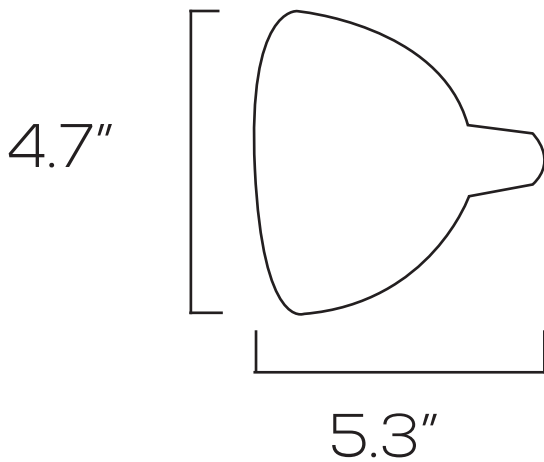

LED HIGH-POWERED PAR38 BULB SERIES

SES-PAR38

Technical Specifications

Size: 4.7" Ø x 5.3" H

Watts: 60W

Lumen: 4,800-5,200lm

CCT: 5000K

Voltage: AC100-277V

Dimmable: No

Beam Angle: 45°

Base: E26

CRI: 80

PF: >0.9

IP Rate: IP20

Materials: Aluminum, Glass

Housing Color: White, Clear

Dimensions

Model Numbers

SES-PAR38-5000-60