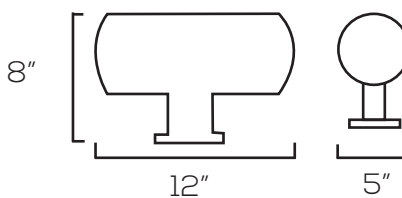

SES-UPD-36X1RGB-2

Model Numbers

SES-UPD-12X1RGB-2

SES-UPD-36X1RGB

SES-UPD-36X1RGB-2-White

SES-UPD-12X1W

SES-UPD-36X1RGB-2