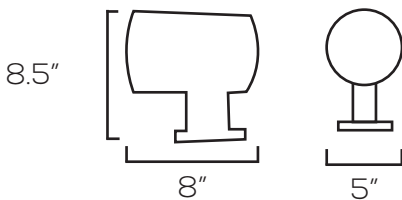

SES-UPD-36X1RGB / SES-UPD-12X1W