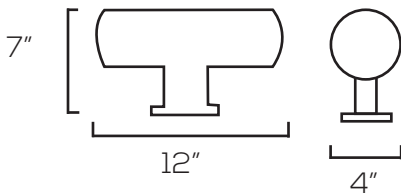

Dimensions

SES-UPD-12X1RGB-2