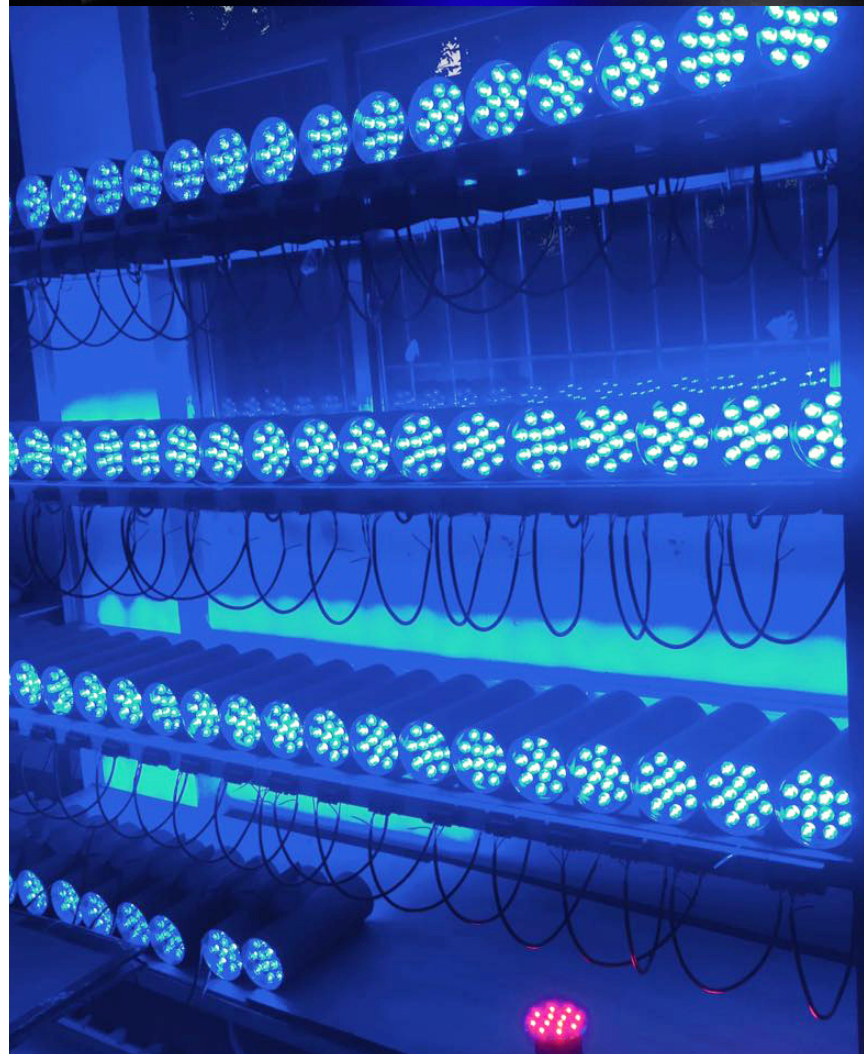

RGB UP DOWN LIGHT SERIES

SES-UPD

Technical Specifications

Size:	See Reverse
Watts:	24W | 36W | 72W
CCT:	RGB
Voltage:	AC100-277V
Dimmable:	No
Beam Angle:	30°
CRI:	80
PF:	0.6
IP Rate:	IP65
Materials:	Aluminum, Glass
Housing Color:	Bronze
Lifespan:	50,000 hours