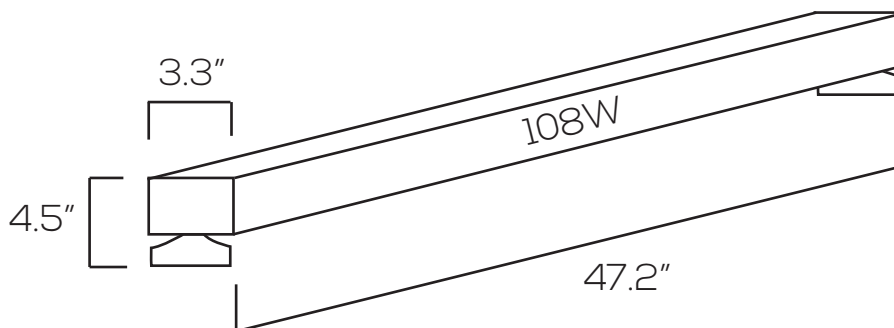

LED LINEAR RGB WALL WASHER SERIES

SES-LWS

Technical Specifications

Size:	See Reverse
Watts:	45W 90W 108W
Lumen:	R: 600lm 1200lm 1440lm G: 1050lm 2100lm 2520lm B: 375lm 750lm 900lm
CCT:	RGB
Voltage:	AC100-240V
Dimmable:	Yes
Beam Angle:	30°
PF:	0.95
IP Rate:	IP65
Materials:	Aluminum
Housing Color:	Silver
Lifespan:	30,000 hours

Dimensions

Model Numbers

SES-LWS4FT-RGB-108

SES-LWS0.5M-RGB-45"

SES-LWS1M-RGB-90"