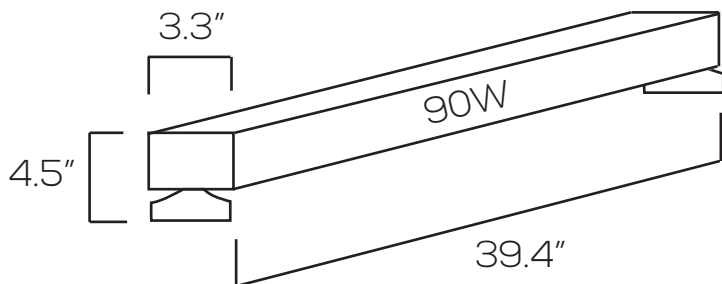

LED LINEAR RGB WALL WASHER SERIES

SES-LWS

Technical Specifications

Size:	See Reverse
Watts:	45W 90W 108W
Lumen:	R: 600lm 1200lm 1440lm G: 1050lm 2100lm 2520lm B: 375lm 750lm 900lm
CCT:	RGB
Voltage:	AC100-240V
Dimmable:	Yes
Beam Angle:	30°
PF:	0.95
IP Rate:	IP65
Materials:	Aluminum
Housing Color:	Silver
Lifespan:	30,000 hours

Dimensions

Model Numbers

SES-LWS4FT-RGB-108

SES-LWS0.5M-RGB-45"

SES-LWS1M-RGB-90"