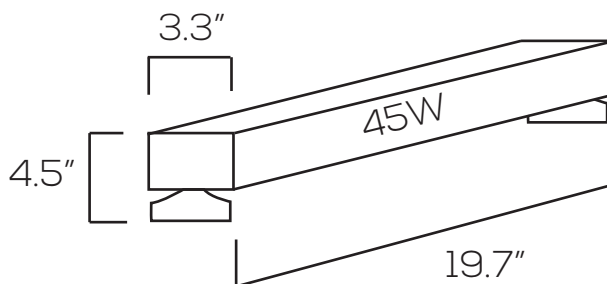

LED LINEAR RGB WALL WASHER SERIES

SES-LWS

Technical Specifications

Size:	See Reverse
Watts:	45W 90W 108W
Lumen:	R: 600lm 1200lm 1440lm G: 1050lm 2100lm 2520lm B: 375lm 750lm 900lm
CCT:	RGB
Voltage:	AC100-240V
Dimmable:	Yes
Beam Angle:	30°
PF:	0.95
IP Rate:	IP65
Materials:	Aluminum
Housing Color:	Silver
Lifespan:	30,000 hours

Dimensions

Model Numbers

SES-LWS4FT-RGB-108

SES-LWS0.5M-RGB-45"

SES-LWS1M-RGB-90"