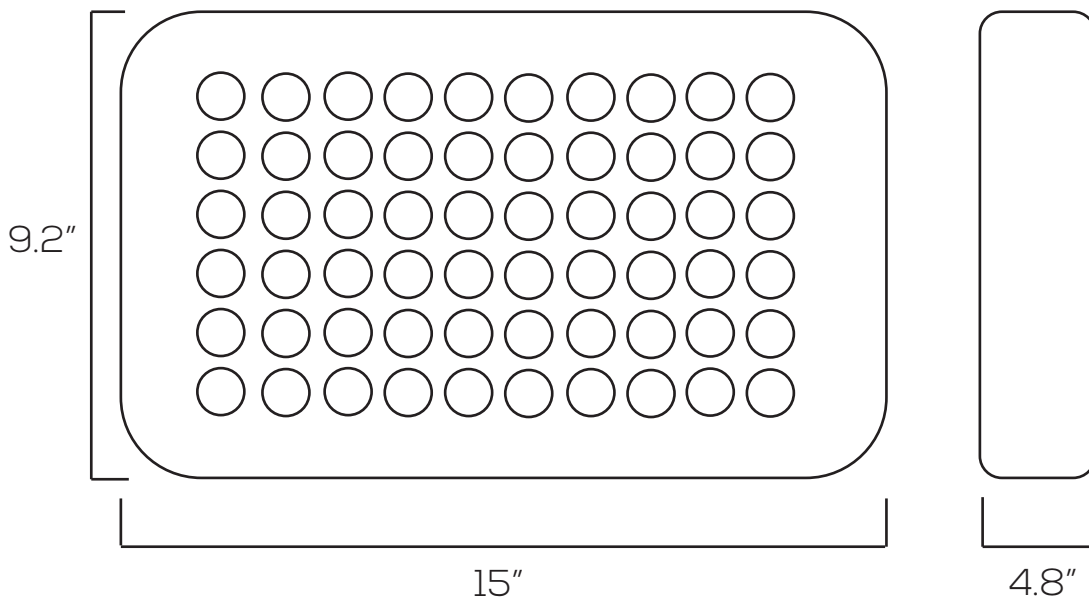

### Technical Specifications

Size: 15" L x 9.2" W x 4.8" D

Watts: 100W

Lumen: 8000lm

CCT: RGB

Voltage: AC100-277V

Beam Angle: 90°

PF:  $\geq 0.9$

IP Rate: IP65

Housing Color: Gray, Black, Brown

Lifespan: 30,000 hours

## Dimensions