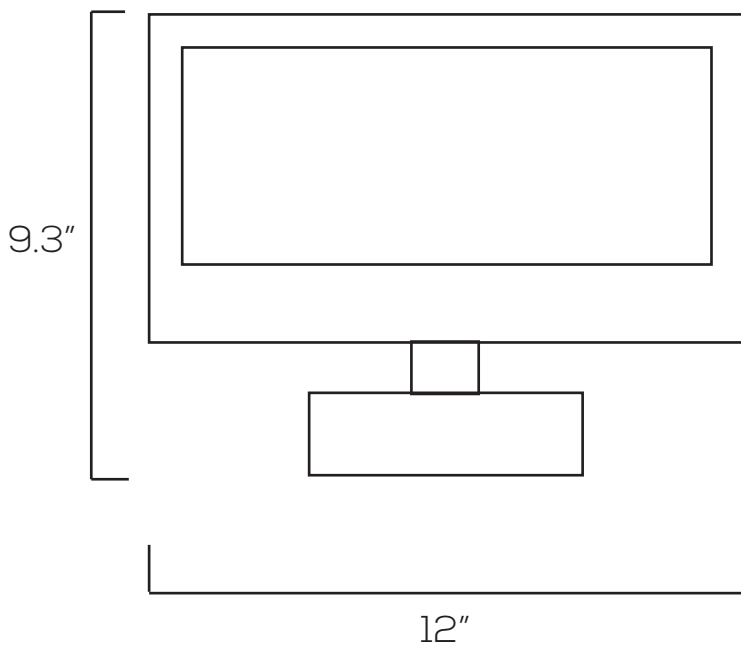

### Technical Specifications

Size:	12" L x 9.3" W x 5.1" D
Watts:	60W
Lumen:	4800lm
CCT:	RGB
Voltage:	AC100-277V
Beam Angle:	90°
PF:	≥0.9
IP Rate:	IP65
Housing Color:	Gray, Black, Brown
Lifespan:	30,000 hours

## Dimensions

12" L x 9.3" W x 5.1" D