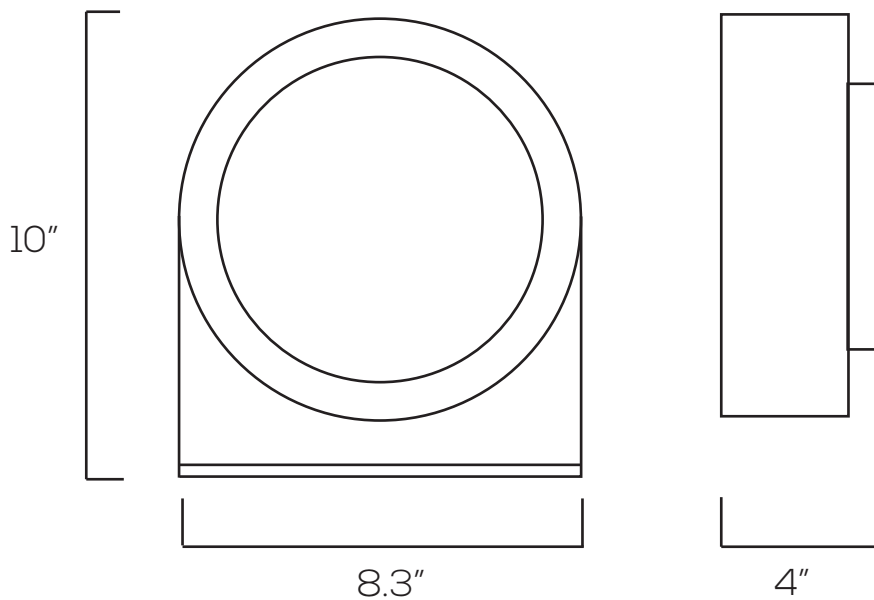

### Technical Specifications

Size: 8.3" L x 10" W x 4" D

Watts: 36W | 60W

Lumen: 2880lm | 4800lm

CCT: RGB

Voltage: AC100-277V

Beam Angle: 90°

PF:  $\geq 0.9$

## Dimensions