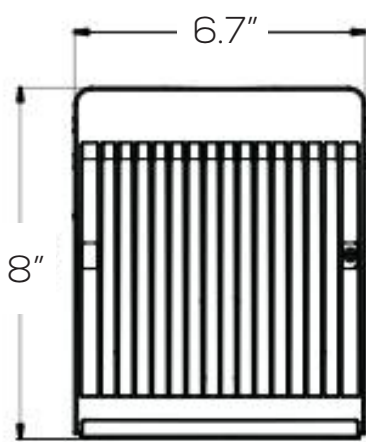

LED WALL PACK SERIES

SES-WP05

Technical Specifications

Size:	8" L x 6.7" W x 4.8" D
Watts:	35W 55W
Lumen:	4,050lm 6,180lm
CCT:	3000K* 5700K
Voltage:	AC100-240V
Dimmable:	No
Beam Angle:	100°50°
CRI:	≥70
PF:	>0.9
IP Rate::	IP65
Materials:	Aluminum, PC
Housing Color:	Brown, Clear
Lifespan:	50,000 hours

*3000K is Dark Sky compliant when mounted facing straight down.

Features

LED Wall Packs are safe for outdoor use and protected from rain, snow, and weak jets of water, such as sprinklers. These Wall Packs are perfect for landscaping, courtyards, and entryways. The top half is adjustable and can tilt upwards.

Dimensions

Isolux Diagrams

35W

55W

Model Numbers

SES-WP05-5700-35

SES-WP05-3000-35

SES-WP05-5700-55