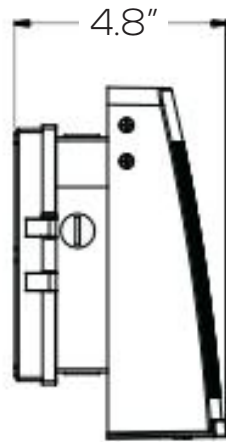

LED WALL PACK SERIES

SES-WP05

Technical Specifications

Size:	8" L x 6.7" W x 4.8" D
Watts:	35W 55W
Lumen:	4,050lm 6,180lm
CCT:	3000K* 5700K
Voltage:	AC100-240V
Dimmable:	No
Beam Angle:	100°50°
CRI:	≥70
PF:	>0.9
IP Rate::	IP65
Materials:	Aluminum, PC
Housing Color:	Brown, Clear
Lifespan:	50,000 hours

Dimensions

Isolux Diagrams

35W

55W

Model Numbers

SES-WP05-5700-35

SES-WP05-3000-35

SES-WP05-5700-55