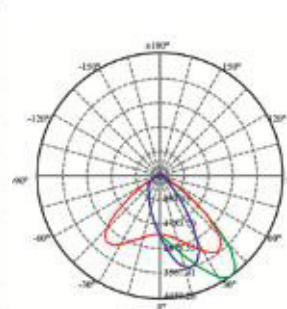

LED WALL PACK SERIES

SES-WP05

Technical Specifications

Size:	8" L x 6.7" W x 4.8" D
Watts:	35W 55W
Lumen:	4,050lm 6,180lm
CCT:	3000K* 5700K
Voltage:	AC100-240V
Dimmable:	No
Beam Angle:	100°50°
CRI:	≥70
PF:	>0.9
IP Rate::	IP65
Materials:	Aluminum, PC
Housing Color:	Brown, Clear
Lifespan:	50,000 hours

Dimensions

Isolux Diagrams

35W

55W

Model Numbers

SES-WP05-5700-35

SES-WP05-3000-35

SES-WP05-5700-55