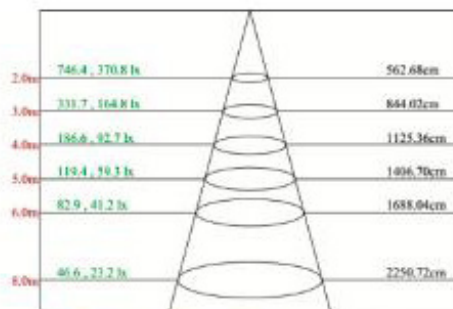

LED WALL PACK SERIES

SES-WP05

Technical Specifications

Size:	8" L x 6.7" W x 4.8" D
Watts:	35W 55W
Lumen:	4,050lm 6,180lm
CCT:	3000K* 5700K
Voltage:	AC100-240V
Dimmable:	No
Beam Angle:	100°50°
CRI:	≥70
PF:	>0.9
IP Rate::	IP65
Materials:	Aluminum, PC
Housing Color:	Brown, Clear
Lifespan:	50,000 hours

Dimensions

Isolux Diagrams

35W

55W

Model Numbers

SES-WP05-5700-35

SES-WP05-3000-35

SES-WP05-5700-55