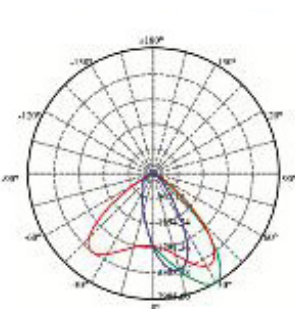

LED WALL PACK SERIES

SES-WP05

Technical Specifications

Size:	8" L x 6.7" W x 4.8" D
Watts:	35W 55W
Lumen:	4,050lm 6,180lm
CCT:	3000K* 5700K
Voltage:	AC100-240V
Dimmable:	No
Beam Angle:	100°50°
CRI:	≥70
PF:	>0.9
IP Rate::	IP65
Materials:	Aluminum, PC
Housing Color:	Brown, Clear
Lifespan:	50,000 hours

Dimensions

Isolux Diagrams

35W

55W

Model Numbers

SES-WP05-5700-35

SES-WP05-3000-35

SES-WP05-5700-55