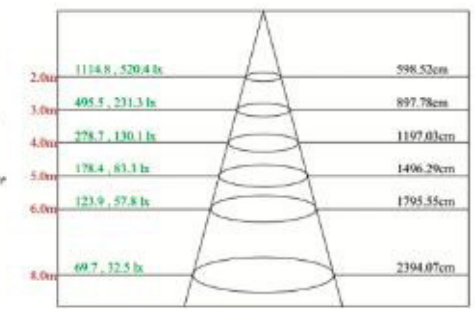

LED WALL PACK SERIES

SES-WP05

Technical Specifications

Size:	8" L x 6.7" W x 4.8" D
Watts:	35W 55W
Lumen:	4,050lm 6,180lm
CCT:	3000K* 5700K
Voltage:	AC100-240V
Dimmable:	No
Beam Angle:	100°50°
CRI:	≥70
PF:	>0.9
IP Rate::	IP65
Materials:	Aluminum, PC
Housing Color:	Brown, Clear
Lifespan:	50,000 hours

Dimensions

Isolux Diagrams

35W

55W

Model Numbers

SES-WP05-5700-35

SES-WP05-3000-35

SES-WP05-5700-55