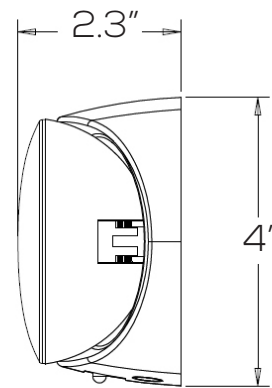

LED EMERGENCY LIGHT SERIES

SES-EM7012

Technical Specifications

Size:	10.3" L x 2.3" W x 4" H
Watts:	2.5W
Lumen:	182lm
Voltage:	120-277VAC (60Hz)
Dimmable:	No
IP Rate:	IP20
Materials:	Thermoplastic ABS
Housing Color:	White
Lifespan:	50,000 hours
Backup Time:	≥90 minutes
Mounting:	Wall

Dimensions

Model Numbers

SES-EM7012