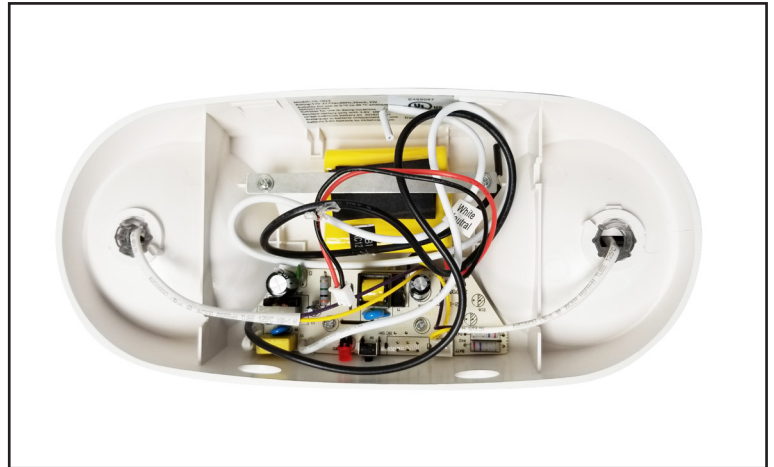

LED EMERGENCY LIGHT SERIES

SES-EM7012

Technical Specifications

Size:	10.3" L x 2.3" W x 4" H
Watts:	2.5W
Lumen:	182lm
Voltage:	120-277VAC (60Hz)
Dimmable:	No
IP Rate:	IP20
Materials:	Thermoplastic ABS
Housing Color:	White
Lifespan:	50,000 hours
Backup Time:	≥90 minutes
Mounting:	Wall

Features

SARIN Energy is proud of its high-quality LED Emergency Light Series. This revolutionary product adopts the latest technology, replacing traditional bulbs with energy efficient LEDs. These are widely used in the lighting of homes, hotels, offices and other commercial spaces. These fixtures are suitable for a variety of emergency applications and will provide significant energy savings.