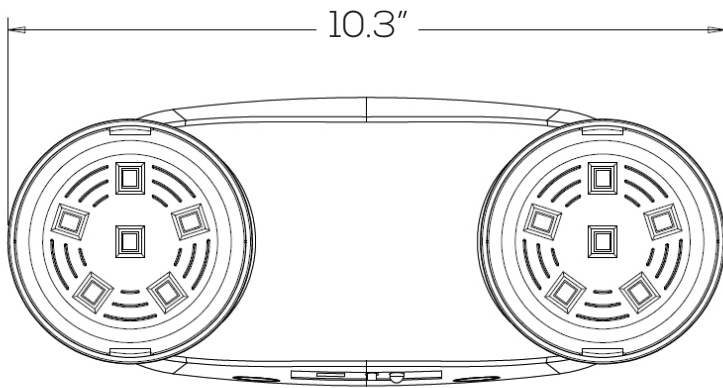

LED EMERGENCY LIGHT SERIES

SES-EM7012

Technical Specifications

Size:	10.3" L x 2.3" W x 4" H
Watts:	2.5W
Lumen:	182lm
Voltage:	120-277VAC (60Hz)
Dimmable:	No
IP Rate:	IP20
Materials:	Thermoplastic ABS
Housing Color:	White
Lifespan:	50,000 hours
Backup Time:	≥90 minutes
Mounting:	Wall

Dimensions

Model Numbers

SES-EM7012