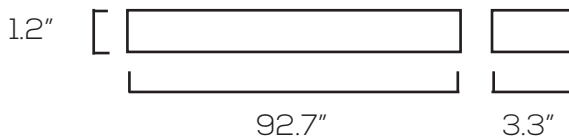

SES-PTL8FT-CCT-24

Model Numbers

SES-PTL2FT-CCT-6

SES-PTL8FT-CCT-24

SES-PTL4FT-CCT-12