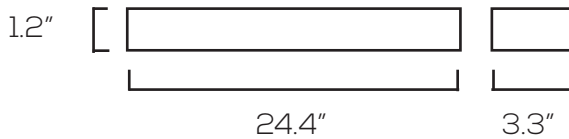

Features

LED Phantom Lights add a unique flair to any room. These lights are intended only for indoor use. LED Phantom Lights are great for hotels, schools, and gyms. The best part about this series is it allows color temperature to change as you turn the light on and off.

Dimensions

SES-PTL2FT-CCT-6