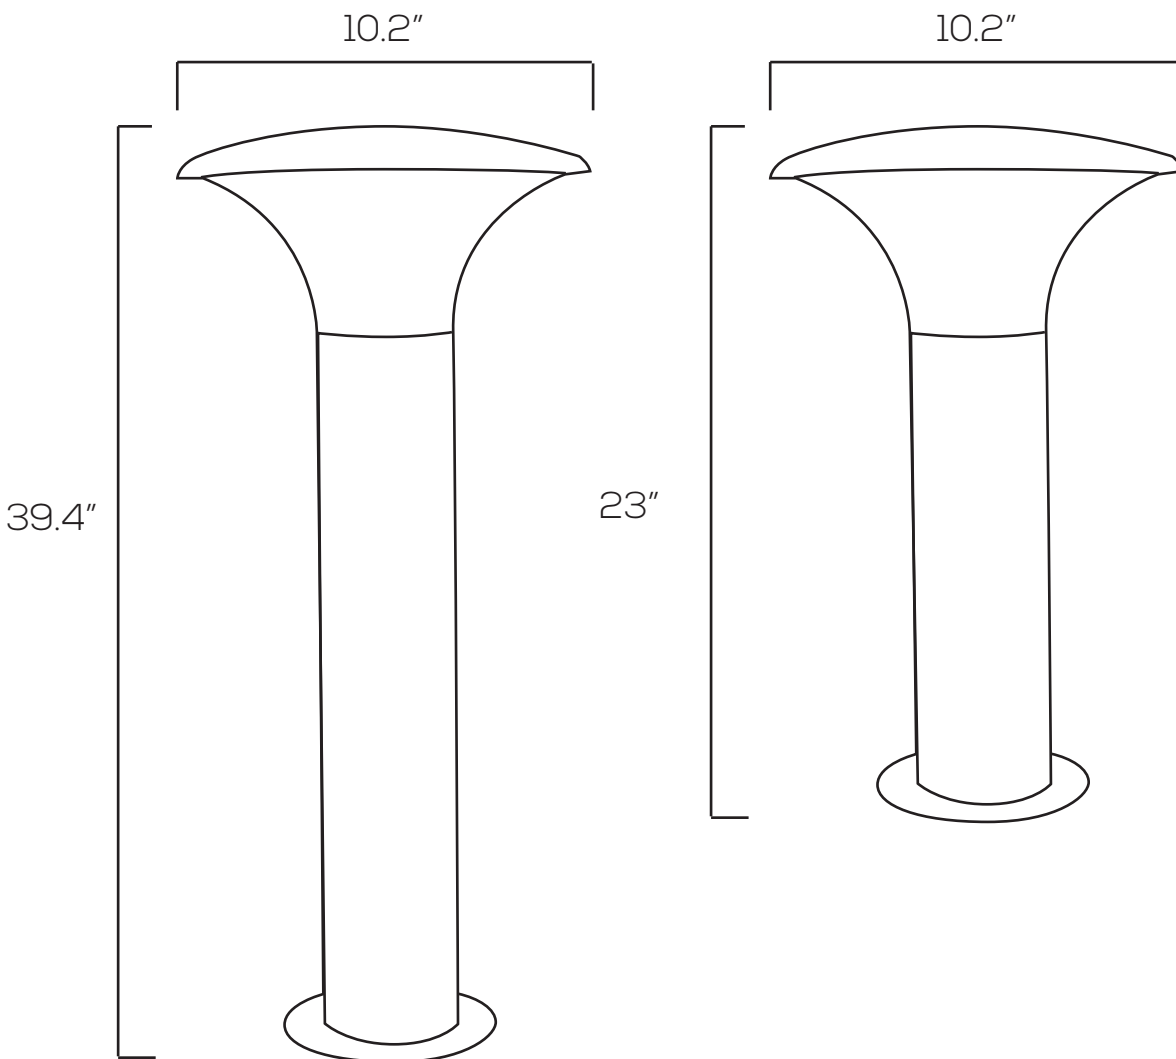

#### Technical Specifications

Size:	10.2" L x 10.2" W x 39.4" H / 23" H
Watts:	9W
Lumen:	720lm
CCT:	3000K   5000K
Voltage:	AC100-240V
Dimmable:	No
CRI:	>80
PF:	0.9
IP Rate:	IP65
Materials:	Aluminum, PC
Housing Color:	Bronze, Silver
Lifespan:	30,000 hours

## Dimensions

## Model Numbers

**10278:** SES-BL-13408-3000-9-BRONZE

**10287:** SES-BL-13408-3000-9-23"-SILVER

**10277:** SES-BL-13408-5000-9-BRONZE