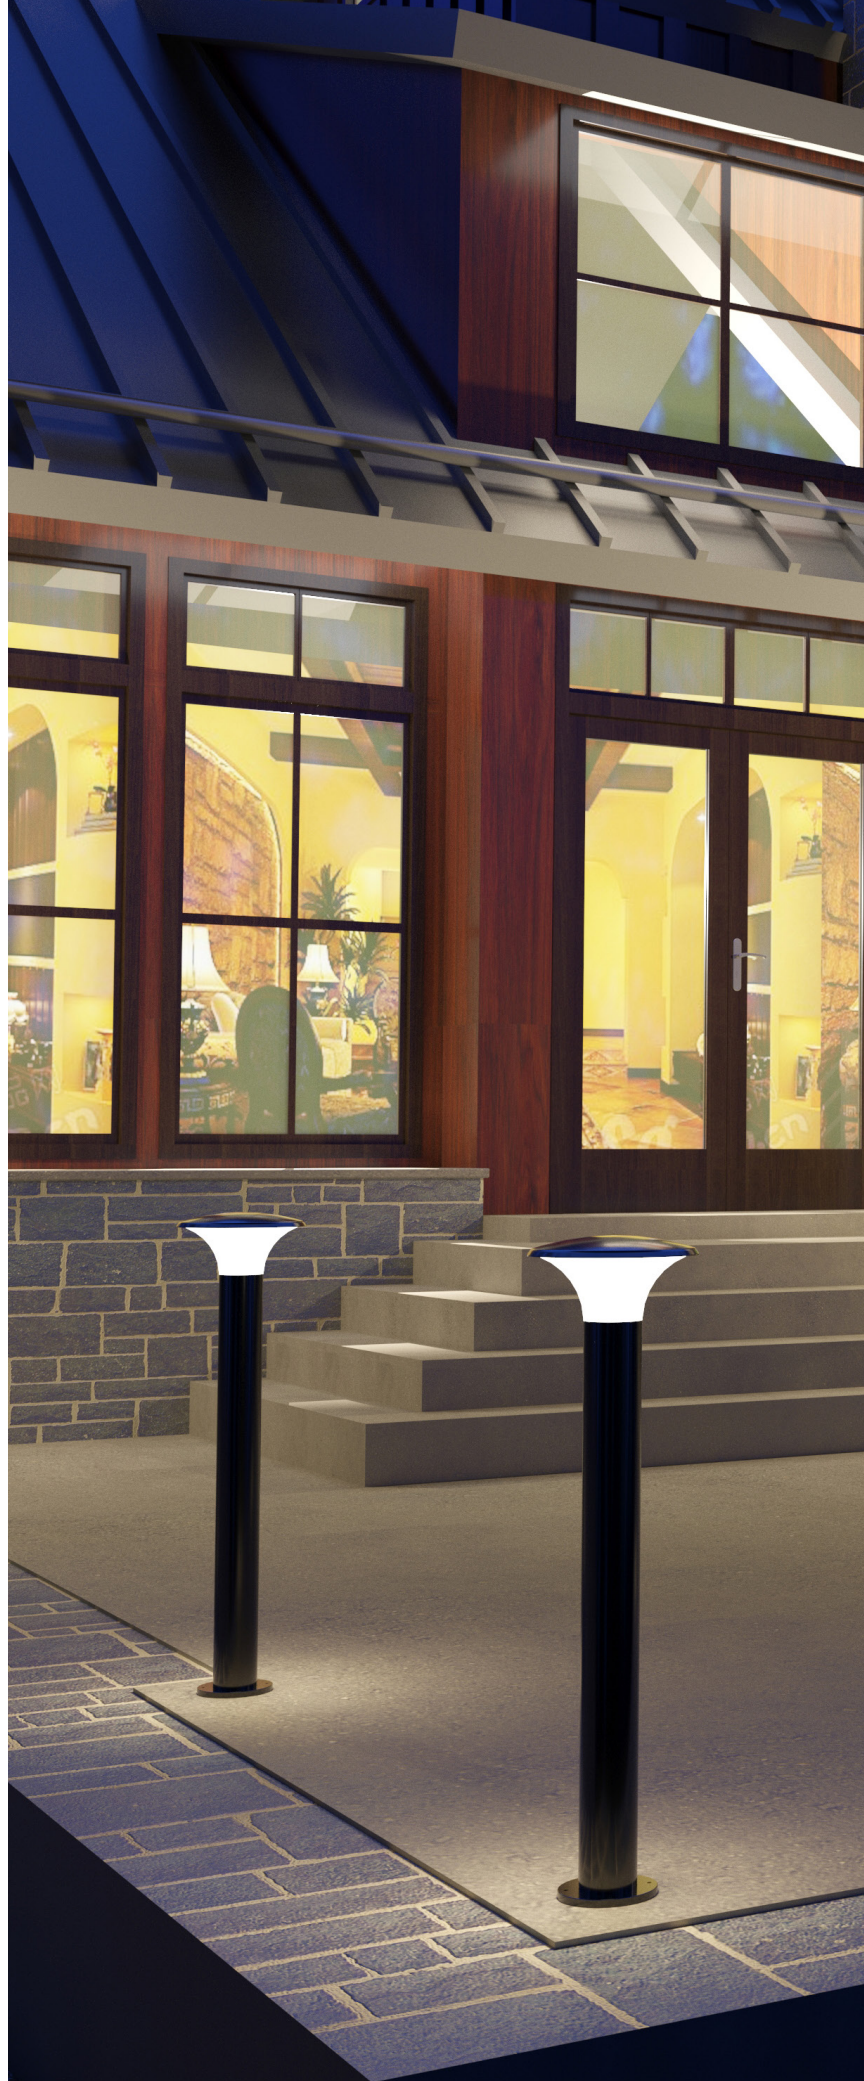

## LED BOLLARD LIGHT SERIES

#### Technical Specifications

Size:	10.2" L x 10.2" W x 39.4" H / 23" H
Watts:	9W
Lumen:	720lm
CCT:	3000K   5000K
Voltage:	AC100-240V
Dimmable:	No
CRI:	>80
PF:	0.9
IP Rate:	IP65
Materials:	Aluminum, PC
Housing Color:	Bronze, Silver
Lifespan:	30,000 hours

## Features

LED Bollard Lights are safe for outdoor use and protected from rain, snow, and weak jets of water, such as sprinklers. These Lights are perfect for lighting pathways and sidewalks outside of commercial spaces. This light is suitable for a library, school, hospital and more.