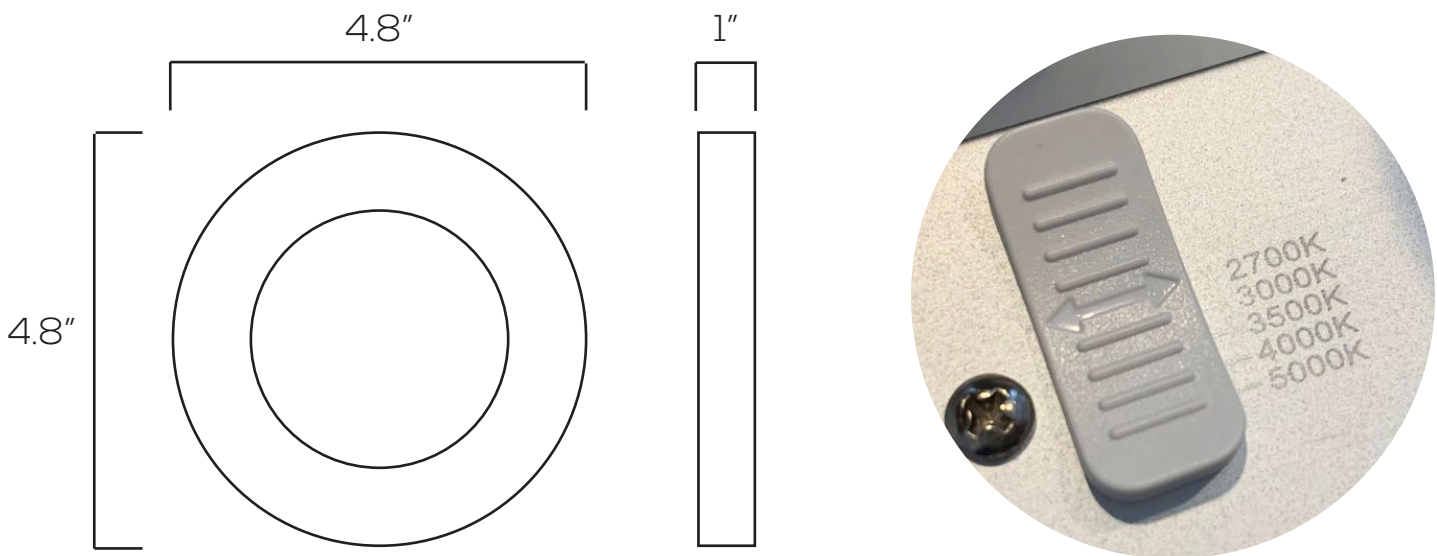

LED ADJUSTABLE CCT SLIM DOWNLIGHT SERIES

SES-SDL4

Technical Specifications

Size:	4.8" L x 4.8" W x 1" D
Watts:	9W
Lumen:	700lm
CCT:	2700K + 3000K + 3500K + 4000K + 5000K
Voltage:	AC120V (50/60Hz)
Dimmable:	TRIAC
Beam Angle:	120°
CRI:	>80
PF:	>0.9
IP Rate:	IP44
Materials:	Aluminum, PC
Housing Color:	White (Silver, Black, Brushed Nickel)
Lifespan:	50,000 hours

Features

LED Slim Downlights can be safe to use in damp locations that rarely have direct water contact, such as bathrooms and awnings. Extremely thin for tight locations and no housing or additional hardware is required. This driver has a switch for 5 different color temperatures. The junction box is included for easy installation. LED Downlights are perfect for gas stations, hotels, and offices.

Dimensions

Optional Trim

Bronze (BR)

Black (BL)

Brushed Nickel (BN)

Model Numbers

10192: SES-SDL4-CCT-9

40192-A