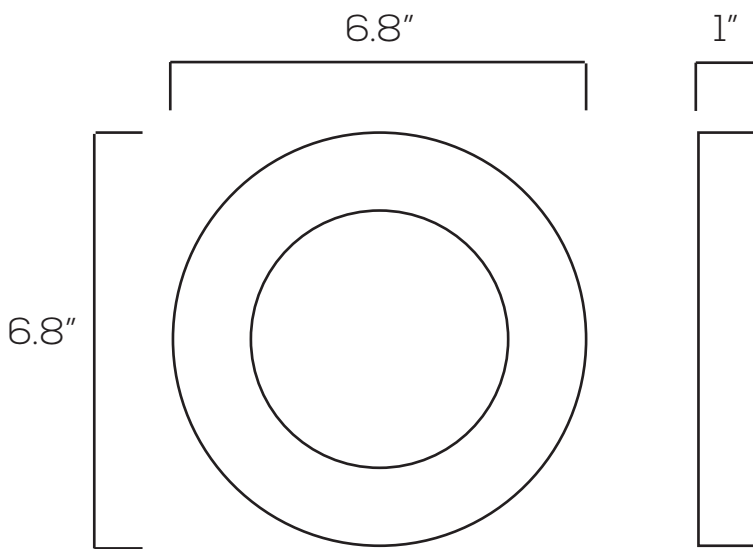

LED ADJUSTABLE CCT SLIM DOWNLIGHT SERIES

SES-SDL6

Technical Specifications

Size:	6.8" L x 6.8" W x 1" D
Watts:	14W
Lumen:	1,100lm
CCT:	2700K + 3000K + 3500K + 4000K + 5000K
Voltage:	AC120V (50/60Hz)
Dimmable:	TRIAC
Beam Angle:	120°
CRI:	>80
PF:	>0.9
IP Rate:	IP44
Materials:	Aluminum, PC
Housing Color:	White (Silver, Black, Brushed Nickel)
Lifespan:	50,000 hours

Dimensions

Optional Trim

Bronze (BR)

Black (BL)

Brushed Nickel (BN)

Model Numbers

10193: SES-SDL6-CCT-14

40193-A