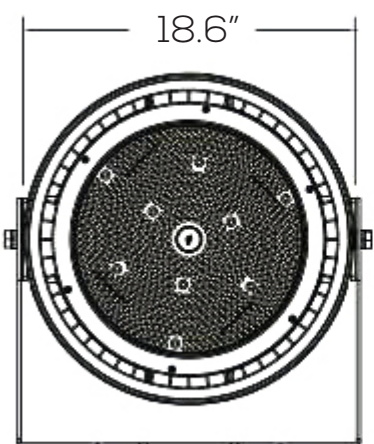

LED STADIUM LIGHT SERIES

SES-SP

Technical Specifications

Size:	See Reverse
Watts:	300W 400W 500W 750W 1000W 1250W
Lumen:	39,000lm 52,000lm 65,000lm 87,750lm 117,000lm 146,250lm
CCT:	2700-6500K
Voltage:	AC100-277V
Dimmable:	No
Beam Angle:	300-500W: 30° 45° 80° 120° 750-1250W: 15° 20° 25° 40°
CRI:	300-500W: 80 750-1250W: 70
PF:	0.95
IP Rate:	IP66
Materials:	Aluminum, PC
Housing Color:	Red, Black
Lifespan:	54,000 hours

Features

This LED Stadium Light is designed to replace Metal Halide and HPS stadium lights. Sport lights have so many applications over and above lighting up outdoor sports areas. They can be used for security lighting, flood lighting and mounting on top of large poles.

Dimensions

300-500W

750-1250W

Model Numbers

SES-SP300WVCT-AXX

SES-SP500WVCT-AXX

SES-SP1000WVCT-AXX

SES-SP400WVCT-AXX