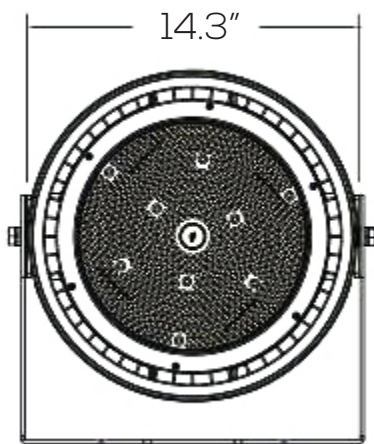

LED STADIUM LIGHT SERIES

SES-SP

Technical Specifications

Size:	See Reverse
Watts:	300W 400W 500W 750W 1000W 1250W
Lumen:	39,000lm 52,000lm 65,000lm 87,750lm 117,000lm 146,250lm
CCT:	2700-6500K
Voltage:	AC100-277V
Dimmable:	No
Beam Angle:	300-500W: 30° 45° 80° 120° 750-1250W: 15° 20° 25° 40°
CRI:	300-500W: 80 750-1250W: 70
PF:	0.95
IP Rate:	IP66
Materials:	Aluminum, PC
Housing Color:	Red, Black
Lifespan:	54,000 hours

Features

This LED Stadium Light is designed to replace Metal Halide and HPS stadium lights. Sport lights have so many applications over and above lighting up outdoor sports areas. They can be used for security lighting, flood lighting and mounting on top of large poles.

Dimensions

300-500W

750-1250W

Model Numbers

SES-SP300WVCT-AXX

SES-SP500WVCT-AXX

SES-SP1000WVCT-AXX

SES-SP400WVCT-AXX