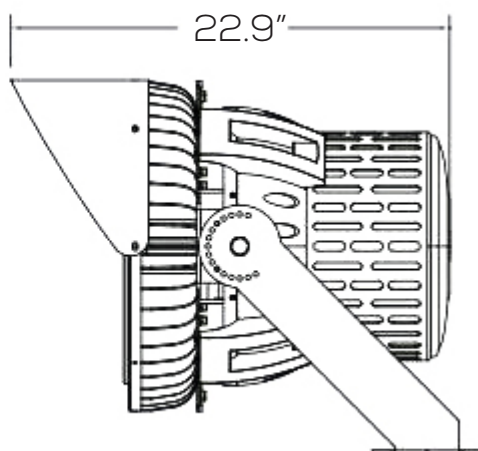

LED STADIUM LIGHT SERIES

SES-SP

Technical Specifications

Size:	See Reverse
Watts:	300W 400W 500W 750W 1000W 1250W
Lumen:	39,000lm 52,000lm 65,000lm 87,750lm 117,000lm 146,250lm
CCT:	2700-6500K
Voltage:	AC100-277V
Dimmable:	No
Beam Angle:	300-500W: 30° 45° 80° 120° 750-1250W: 15° 20° 25° 40°
CRI:	300-500W: 80 750-1250W: 70
PF:	0.95
IP Rate:	IP66
Materials:	Aluminum, PC
Housing Color:	Red, Black
Lifespan:	54,000 hours

Dimensions

300-500W

750-1250W

Model Numbers

SES-SP300WVCT-AXX

SES-SP500WVCT-AXX

SES-SP1000WVCT-AXX

SES-SP400WVCT-AXX