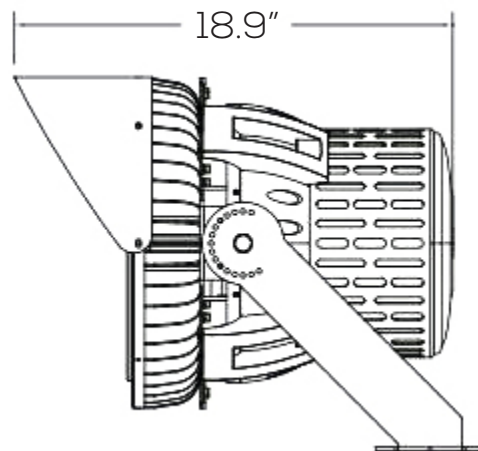

LED STADIUM LIGHT SERIES

SES-SP

Technical Specifications

Size:	See Reverse
Watts:	300W 400W 500W 750W 1000W 1250W
Lumen:	39,000lm 52,000lm 65,000lm 87,750lm 117,000lm 146,250lm
CCT:	2700-6500K
Voltage:	AC100-277V
Dimmable:	No
Beam Angle:	300-500W: 30° 45° 80° 120° 750-1250W: 15° 20° 25° 40°
CRI:	300-500W: 80 750-1250W: 70
PF:	0.95
IP Rate:	IP66
Materials:	Aluminum, PC
Housing Color:	Red, Black
Lifespan:	54,000 hours

Dimensions

300-500W

750-1250W

Model Numbers

SES-SP300WVCT-AXX

SES-SP500WVCT-AXX

SES-SP1000WVCT-AXX

SES-SP400WVCT-AXX