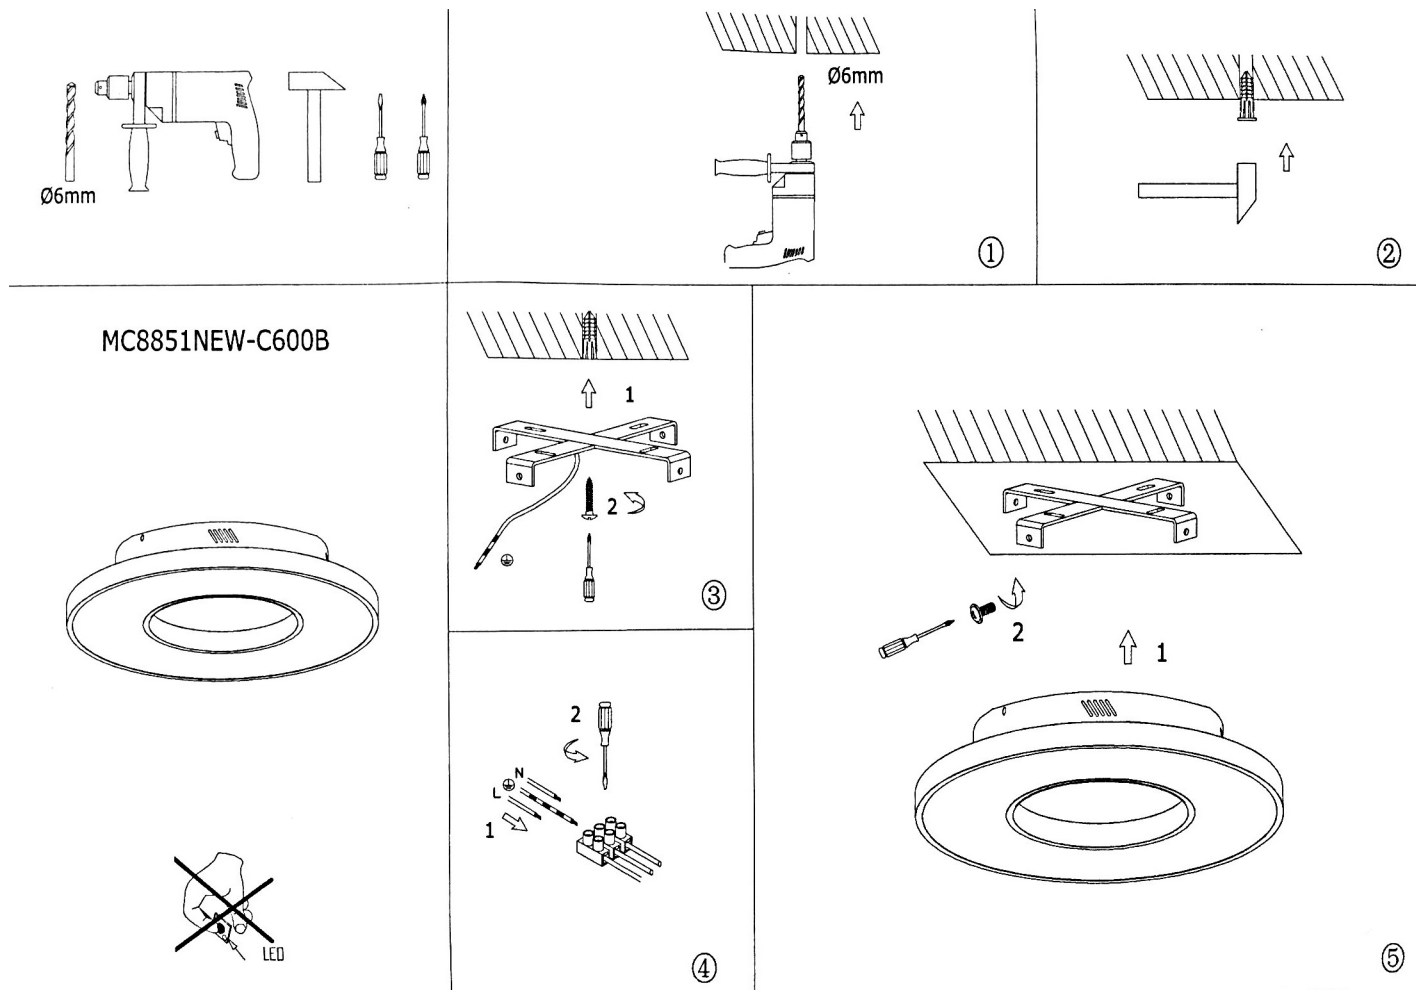

Features

SARIN Energy is proud of its high-quality LED Ceiling Light Series. This revolutionary product adopts the latest technology, replacing traditional bulbs with energy efficient LEDs. These are widely used in the lighting of homes, hotels, office and other commercial spaces. These fixtures are suitable for a variety of applications and will provide significant energy savings.

Installation Instructions

Model Numbers

SES-PD10594B-40-3000

SES-PD10594B-40-6000