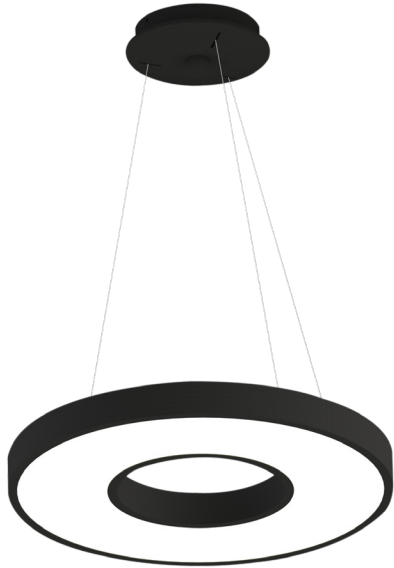

## LED CEILING LIGHT SERIES

### SES-PD10594B

#### Technical Specifications

Size:	31.5" W x 4" H
Watts:	40W
Lumen:	3200lm
CCT:	3000K   4000K   5000K   6000K
Voltage:	AC110-240V
Dimmable:	No
Beam Angle:	120°
CRI:	≥80
PF:	0.9
IP Rate:	IP20
Materials:	Aluminum, Acrylic
Housing Color:	Black & Crystal
Lifespan:	30,000 hours