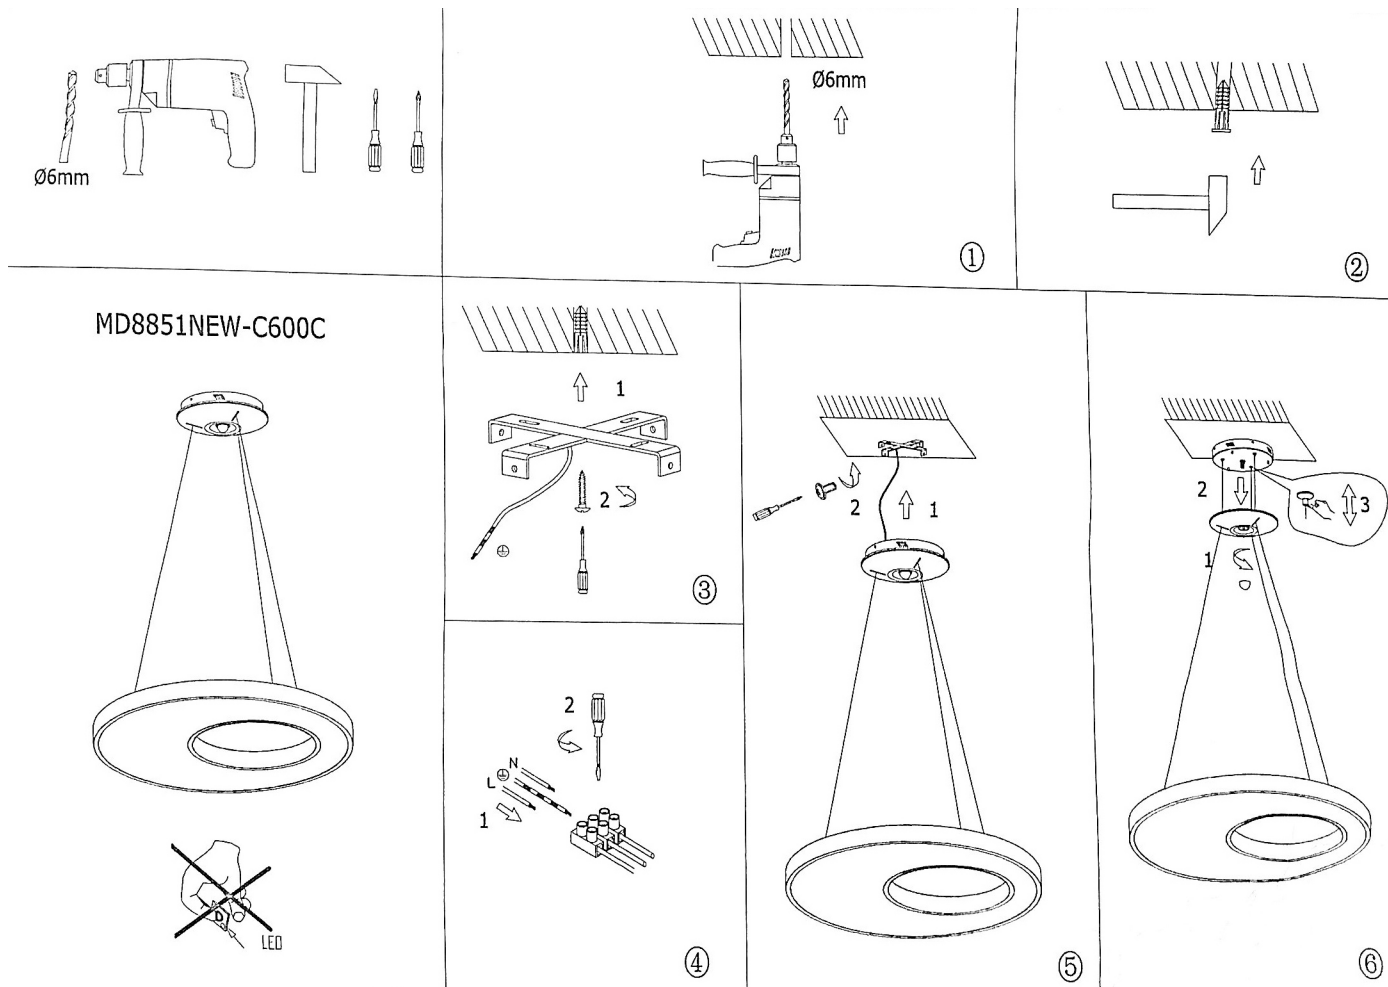

Features

SARIN Energy is proud of its high-quality LED Ceiling Light Series. This revolutionary product adopts the latest technology, replacing traditional bulbs with energy efficient LEDs. These are widely used in the lighting of homes, hotels, office and other commercial spaces. These fixtures are suitable for a variety of applications and will provide significant energy savings.

Installation Instructions

Model Numbers

SES-PDI0595B-40-3000

SES-PDI0595B-40-6000