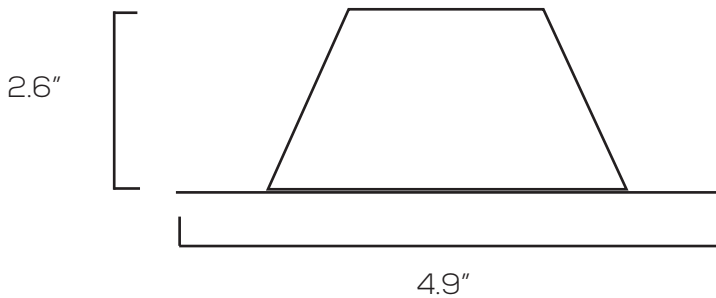

### Technical Specifications

Size:	4.9" L x 4.9" W x 2.6" D
Watts:	10W
Lumen:	700lm
Adjustable CCT:	2700K + 3000K + 4000K + 5000K
Voltage:	AC120V
Dimmable:	TRIAC
CRI:	>90
PF:	>0.9
IP Rate:	IP43
Materials:	Iron, PC
Housing Color:	White, Frosted
Lifespan:	50,000 hours

## Dimensions