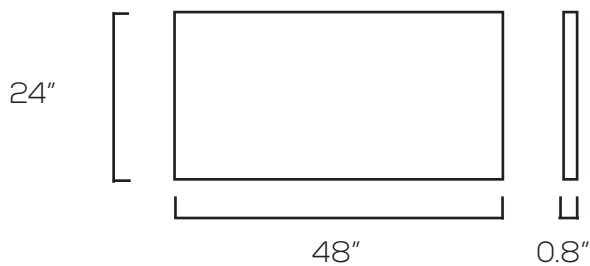

Features

LED T-Bar Lights are specially designed to install quickly and easily into T-bar ceiling grids. They are an excellent replacement for fluorescent lights and can provide an energy savings of up to 60%. LED T-Bar Lights are intended only for indoor use. These lights are perfect for offices, schools, places of worship, and hospitals.

Dimensions

FL2*4