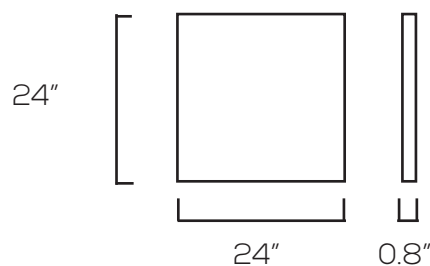

FL2*2

Safety & Quality

- PC diffuser is shatterproof and impact resistant
- Frosted diffuser lens makes the light soft to the eye
- High-grade aluminum is durable, light and free of metal dust particles
- Zero harmful UV emissions
- Environmentally safe, free of hazardous materials and non-toxic
- High fire resistance and materials are not flammable
- Low heat generation and warm to touch

Model Numbers

SES-FL22-K40-CCDD

SES-FL24-K60-CCDD