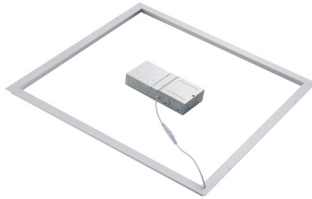

LED ADJUSTABLE CCT T-BAR LIGHT SERIES

SES-FL22

SES-FL24

Technical Specifications

Size:	See Reverse
Watts:	2x2: 20W, + 30W + 40W 2x4: 40W + 50W + 60W
Lumen:	110lm/W
Adjustable CCT:	3000K + 4000K + 5000K
Voltage:	AC100-277V
Dimming:	0-10V
Beam Angle:	120°
CRI:	>80
PF:	>0.9
IP Rate:	IP40
Materials:	Aluminum, PC
Housing Color:	White, Frosted
Lifespan:	50,000 hours

Features

LED T-Bar Lights are specially designed to install quickly and easily into T-bar ceiling grids. They are an excellent replacement for fluorescent lights and can provide an energy savings of up to 60%. LED T-Bar Lights are intended only for indoor use. These lights are perfect for offices, schools, places of worship, and hospitals.

Dimensions

FL2*4

FL2*2

Safety & Quality

- PC diffuser is shatterproof and impact resistant
- Frosted diffuser lens makes the light soft to the eye
- High-grade aluminum is durable, light and free of metal dust particles
- Zero harmful UV emissions
- Environmentally safe, free of hazardous materials and non-toxic
- High fire resistance and materials are not flammable
- Low heat generation and warm to touch