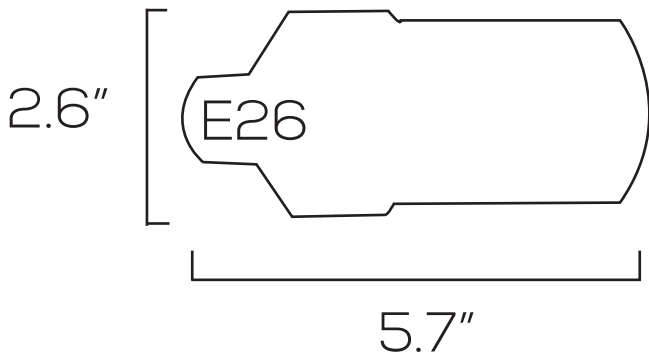

LED CORN BULB SERIES

SES-CLW07E

Technical Specifications

Size:	See Reverse
Watts:	18W 54W
Lumen:	2,610lm 8,100lm
CCT:	3000K 4000K 5000K 5700K
Voltage:	AC100-277V
Dimmable:	No
Beam Angle:	360°
Base:	18W: E26 54W: E39
CRI:	>80
PF:	>0.9
IP Rate:	IP65
Materials:	Aluminum, PC
Housing Color:	White, Silver, Custom, Clear
Lifespan:	50,000 hours

Dimensions

18W

54W

Model Numbers

SES-CLW07E-3000-18Y
SES-CLW07E-5700-18Y

SES-CLW07E-5700-54Y