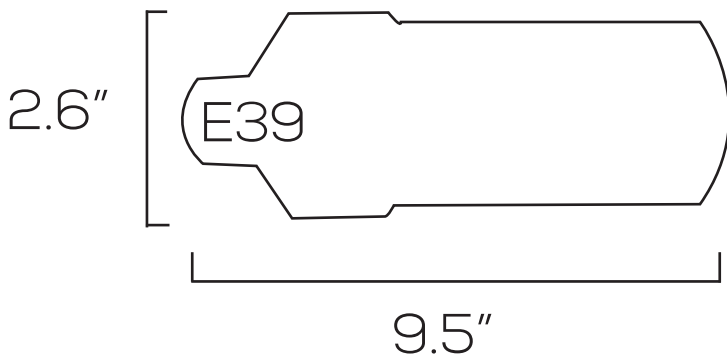

LED CORN BULB SERIES

SES-CLW07E

Technical Specifications

Size:	See Reverse
Watts:	18W 54W
Lumen:	2,610lm 8,100lm
CCT:	3000K 4000K 5000K 5700K
Voltage:	AC100-277V
Dimmable:	No
Beam Angle:	360°
Base:	18W: E26 54W: E39
CRI:	>80
PF:	>0.9
IP Rate:	IP65
Materials:	Aluminum, PC
Housing Color:	White, Silver, Custom, Clear
Lifespan:	50,000 hours

Dimensions

18W

54W

Model Numbers

SES-CLW07E-3000-18Y
SES-CLW07E-5700-18Y

SES-CLW07E-5700-54Y