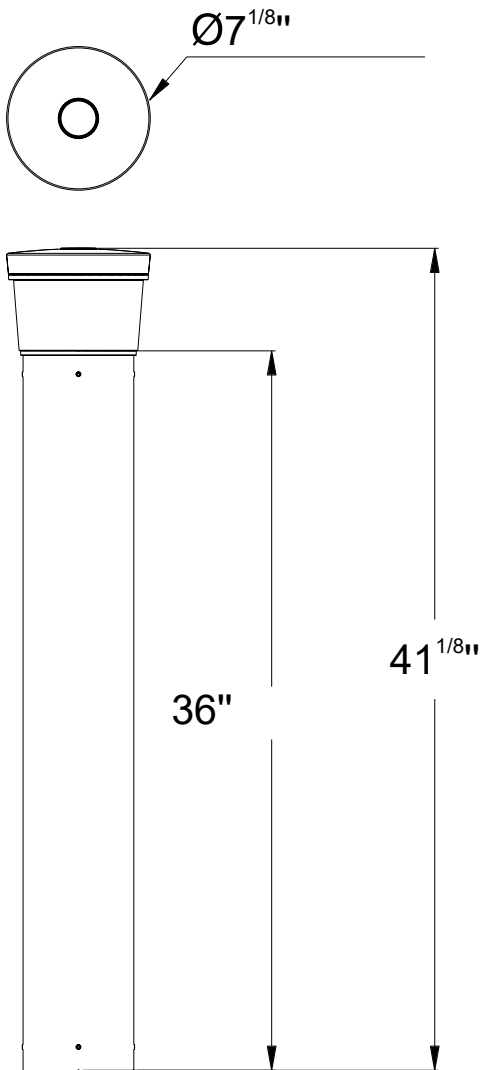

### Technical Specifications

Size: 7" L x 7" W x 41" H

Watts: 20W

Lumen: 1,400lm

Adjustable CCT: 3000K + 4000K + 5000K

Voltage: AC100-277V

Dimmable: No

Beam Angle: 360°

## Dimensions