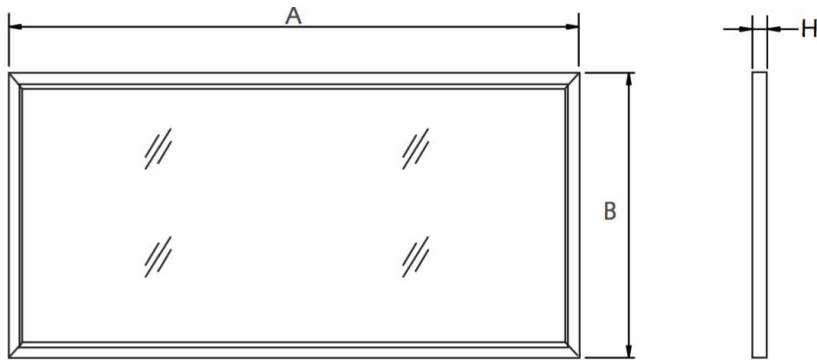

LED EDGE-LIT PANEL LIGHT SERIES

PL24C

Technical Specifications

Size:	23.7" L x 47.8" W x 0.4" H
Watts:	70W
Lumen:	7,350lm
Adjustable CCT:	3000K 3500K 4000K 4500K 5000K
Voltage:	AC100-277V
Dimmable:	0-10V
Beam Angle:	110°
CRI:	>80
PF:	>0.9
IP Rate:	IP20
Materials:	PMMA, Aluminum
Housing Color:	White
Lifespan:	50,000 hours

Dimensions

Model Numbers

SES-PL24C-3000-70S

SES-PL24C-4000-70S

SES-PL24C-5000-70S

SES-PL24C-3500-70S

SES-PL24C-4500-70S