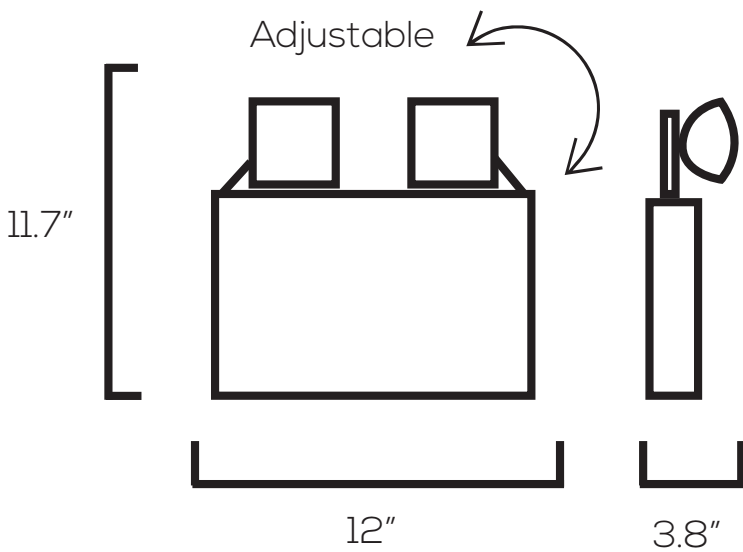

### Technical Specifications

Size:	11.7" L x 12" W x 3.8" H
Watts:	5W
Lumen:	300lm
CCT:	6500K
Voltage:	AC120/277V (60Hz)
Dimmable:	No
IP Rate:	IP20
Materials:	Thermoplastic ABS
Housing Color:	White
Lifespan:	50,000 hours
Backup Time:	≥90 minutes
Mounting:	Wall, Ceiling
Sides:	Single Sided

## Dimensions