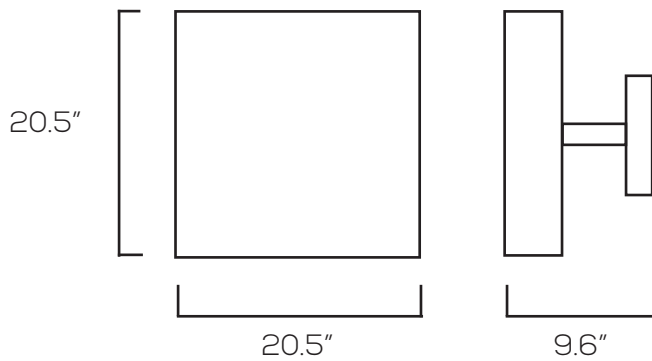

#### Technical Specifications

Size:	20.5" L x 20.5" W x 9.6" D
Watts:	180W
Lumen:	25,000lm
CCT:	4000K   4500K   5000K   5700K
Voltage:	AC100-277V
Dimmable:	1-10V
Beam Angle:	110°
CRI:	>80
PF:	>0.9
IP Rate:	IP65
Materials:	Aluminum
Housing Color:	White
Lifespan:	50,000 hours

## Dimensions