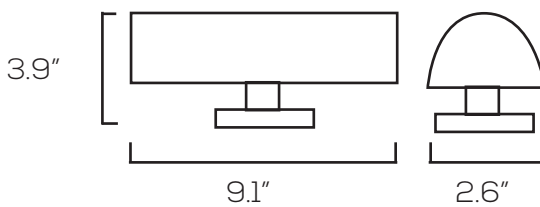

SES-UPD-5X1RGB-2S (10W)

Model Numbers

SES-UPD-5X1RGB-2S

SES-UPD-6X1RGB-2S