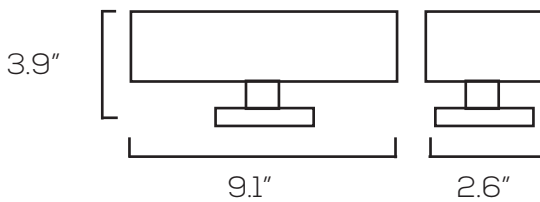

Features

LED Up-Down RGB Wall Lights are excellent for adding a pop of color to any wall. These lights are safe for outdoor use and protected from rain, snow, and weak jets of water, such as sprinklers. LED Up-Down Wall Lights are perfect for hotels, shopping centers, and hospitals.

Dimensions

SES-UPD-6X1RGB-2S (12W)