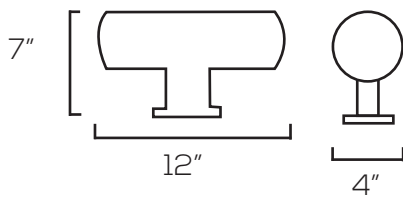

Dimensions

SES-UPD-12X1RGB-2