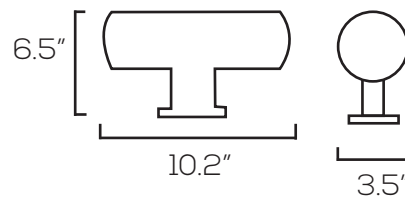

SES-UPD-6X1RGB-2