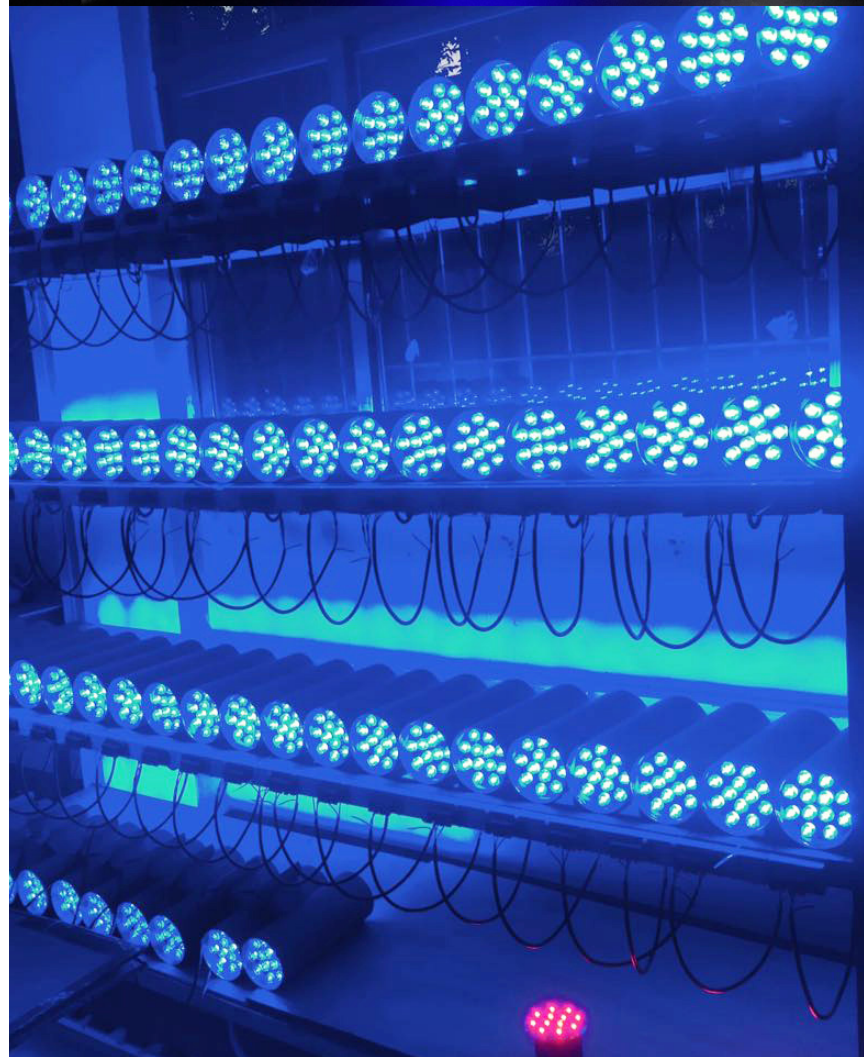

LED RGB UP DOWN WALL SCONCE SERIES

SES-UPD

Technical Specifications

Size: See Reverse

Watts: 12W | 24W | 36W | 72W

CCT: RGB

Voltage: AC100-277V

Dimmable: No

Beam Angle: 30°

CRI: 80

PF: 0.6

IP Rate: IP65

Materials: Aluminum, Glass

Housing Color: Bronze

Controller: Remote

Lifespan: 50,000 hours

Features

LED Up-Down Wall Lights are excellent for adding a pop of color to any wall. These lights are safe for outdoor use and protected from rain, snow, and weak jets of water, such as sprinklers. LED Up-Down Wall Lights are perfect for hotels, shopping centers, and hospitals.

SES-UPD-36X1RGB-2-White

SES-UPD-12X1W

SES-UPD-36X1RGB-2

SES-UPD-6X1RGB-2