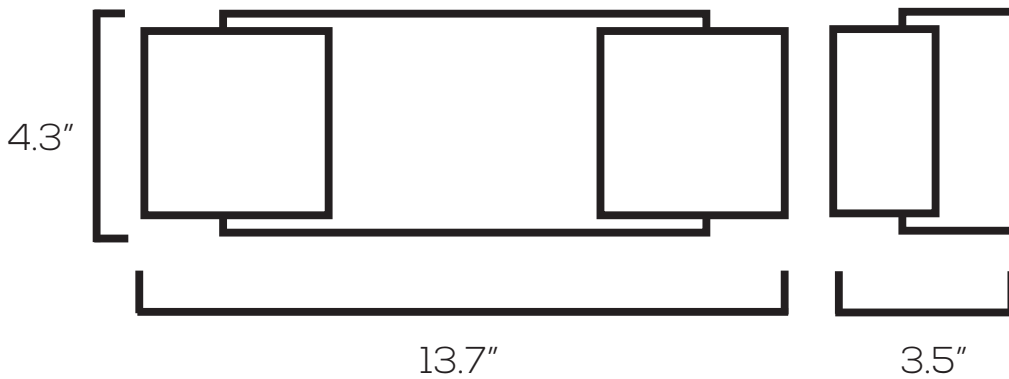

### Technical Specifications

Size: 13.7" L x 4.3" W x 3.5" D

Watts: 2.4W

Lumen: 240lm

CCT: 7000-9000K

Voltage: 120-277VAC (60Hz)

Dimmable: No

IP Rate: IP20

## Dimensions