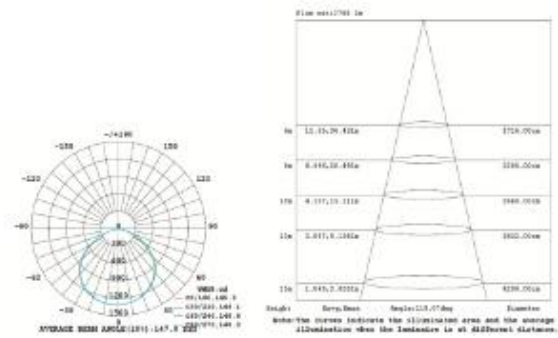

SES-FL06-5700-30