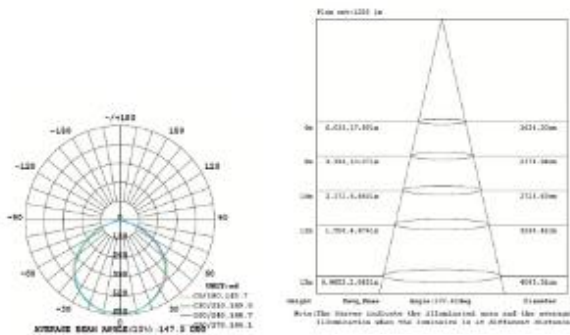

Isolux Diagrams

SES-FL06-5700-15