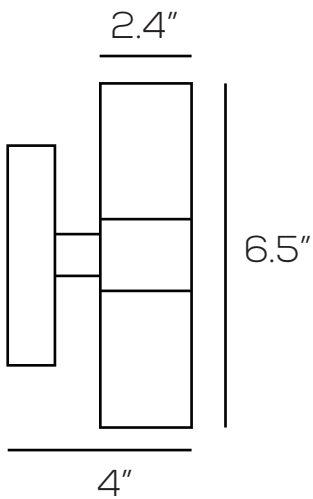

LED DECORATIVE OUTDOOR WALL SCONCE SERIES

SES-WL2012B

Technical Specifications

Size:	See Reverse
Watts:	35W x 2 Maximum
Lumen:	Bulb Dependant
CCT:	Bulb Dependant
Voltage:	AC120V
Dimmable:	No
Base:	GU10 x 2
IP Rate:	IP54
Materials:	Aluminum, PC
Housing Color:	Stainless Steel
Lifespan:	30,000 hours

Dimensions

Model Numbers

SES-WL2012B-2*GU10