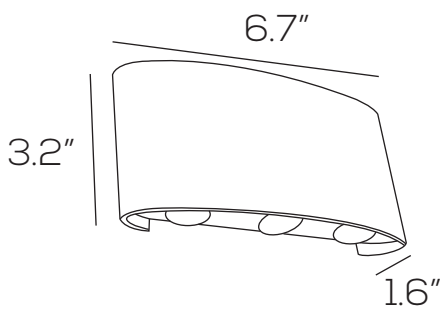

LED DECORATIVE OUTDOOR WALL SCONCE SERIES

SES-WL2204

Technical Specifications

Size:	6.7" L x 3.2" W x 1.6" D
Watts:	6.5W
Lumen:	460lm
CCT:	3000K
Voltage:	AC120V
Dimmable:	No
Beam Angle:	79°
CRI:	≥80
PF:	>0.5
IP Rate:	IP54
Materials:	Aluminum, PC
Housing Color:	Dark Brown, White
Lifespan:	30,000 hours

Dimensions

Model Numbers

SES-WL2204-6.5-3000-BROWN

SES-WL2204-6.5-3000-WHITE