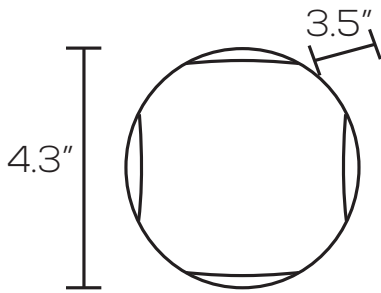

LED DECORATIVE OUTDOOR WALL SCONCE SERIES

SES-WL2202

Technical Specifications

Size: 4.3" L x 4.3" W x 3.5" D

Watts: 5W

Lumen: 460lm

CCT: 3000K

Voltage: AC120V

Dimmable: No

Beam Angle: 129°

CRI: ≥80

PF: >0.5

IP Rate: IP54

Materials: Aluminum, PC

Housing Color: Dark Brown, White

Lifespan: 30,000 hours

Dimensions

Model Numbers

SES-WL2202-5-3000-BROWN

SES-WL2202-5-3000-WHITE