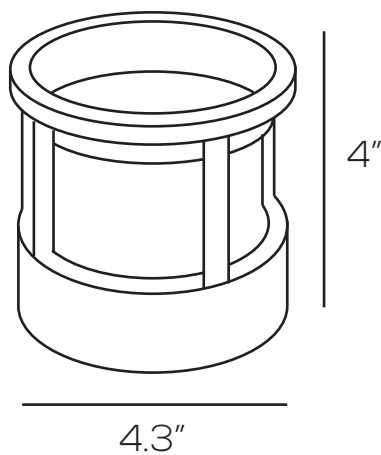

LED DECORATIVE OUTDOOR WALL SCONCE SERIES

SES-WL20I2R

Technical Specifications

Size: 4.3" L x 4.3" W x 4" D

Watts: 7.5W

Lumen: 380lm

CCT: 3000K

Voltage: AC120V

Dimmable: No

Beam Angle: 140°

CRI: ≥80

PF: >0.5

IP Rate: IP54

Materials: Aluminum, PC

Housing Color: Dark Gray

Lifespan: 30,000 hours

Dimensions

Model Numbers

SES-WL2012R-7.5-3000-GRAY