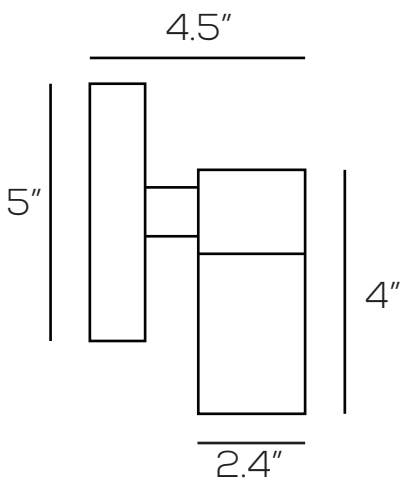

### Technical Specifications

Size:	See Reverse
Watts:	35W Maximum
Lumen:	Bulb Dependant
CCT:	Bulb Dependant
Voltage:	AC120V
Dimmable:	No
Base:	GU10
IP Rate:	IP54
Materials:	Aluminum, PC
Housing Color:	Stainless Steel
Lifespan:	30,000 hours

## Dimensions