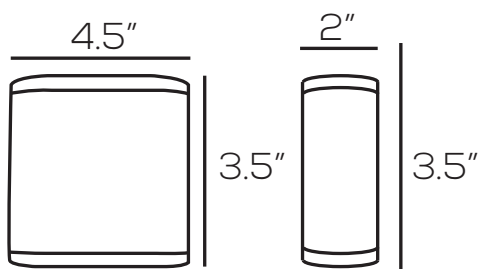

LED DECORATIVE OUTDOOR WALL SCONCE SERIES

SES-WL2034S

Technical Specifications

Size:	4.5" L x 3.5" W x 2" D
Watts:	7.5W
Lumen:	350lm
CCT:	3000K
Voltage:	AC120V
Dimmable:	No
Beam Angle:	82°
CRI:	≥80
PF:	>0.5
IP Rate:	IP54
Materials:	Aluminum, PC
Housing Color:	White, Dark Brown
Lifespan:	30,000 hours

Dimensions

Model Numbers

SES-WL2034S-CCT-7.5-WHITE
SES-WL2034S-CCT-7.5-BROWN