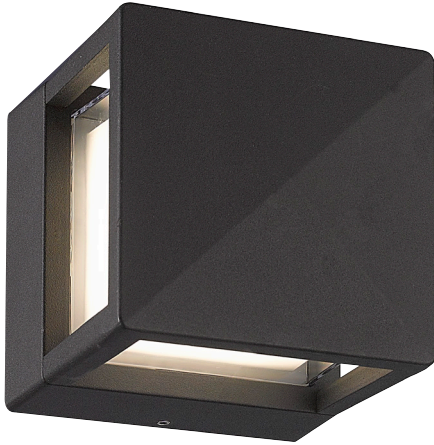

LED DECORATIVE OUTDOOR WALL SCONCE SERIES

SES-WL20I3S

Technical Specifications

Size: 4.3" L x 4.3" W x 4" D

Watts: 7.5W

Lumen: 260lm

CCT: 3000K

Voltage: AC120V

Dimmable: No

Beam Angle: 136°

CRI: ≥ 80

PF: > 0.5

IP Rate: IP54

Materials: Aluminum, PC

Housing Color: Dark Gray

Lifespan: 30,000 hours

Features

LED Decorative Outdoor Wall Sconces add functional lighting with a design element to any outdoor area. These lights are safe to use in wet locations that come in direct contact with rain and water. LED Wall Sconces are perfect for any exterior wall on hotels, homes, and offices.

Dimensions

Model Numbers

SES-WL2013S-7.5-3000-GRAY