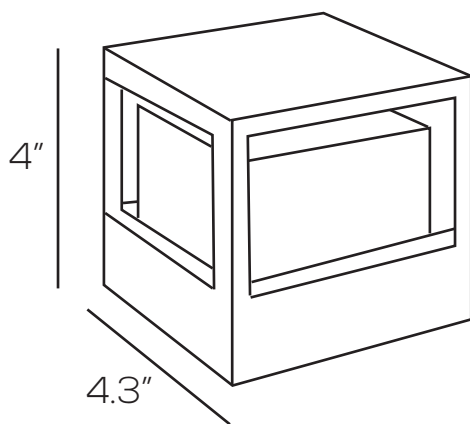

LED DECORATIVE OUTDOOR WALL SCONCE SERIES

SES-WL20I3S

Technical Specifications

Size: 4.3" L x 4.3" W x 4" D

Watts: 7.5W

Lumen: 260lm

CCT: 3000K

Voltage: AC120V

Dimmable: No

Beam Angle: 136°

CRI: ≥ 80

PF: > 0.5

IP Rate: IP54

Materials: Aluminum, PC

Housing Color: Dark Gray

Lifespan: 30,000 hours

Dimensions

Model Numbers

SES-WL2013S-7.5-3000-GRAY