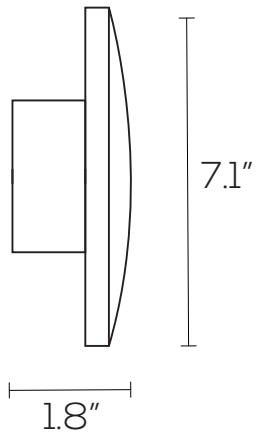

LED DECORATIVE OUTDOOR WALL SCONCE SERIES

SES-WL2534L

Technical Specifications

Size: 7.1" L x 7.1" W x 1.8" D

Watts: 9W

Lumen: 495lm

CCT: 3000K

Voltage: AC120V

Dimmable: No

Beam Angle: 140°

CRI: ≥80

PF: >0.5

IP Rate: IP54

Materials: Aluminum, PC

Housing Color: Dark Gray

Lifespan: 30,000 hours

Dimensions

Model Numbers

SES-WL2534L-9-3000-GRAY