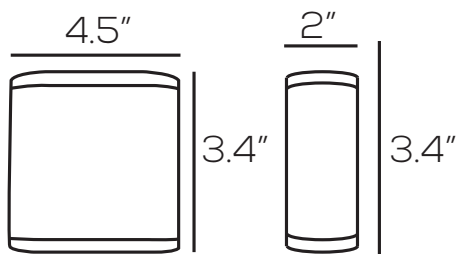

### Technical Specifications

Size:	4.5" L x 3.4" W x 2" D
Watts:	4W
Lumen:	185lm
CCT:	3000K
Voltage:	AC120V
Dimmable:	No
Beam Angle:	100°
CRI:	≥80
PF:	>0.5
IP Rate:	IP54
Materials:	Aluminum, PC
Housing Color:	Dark Brown, White
Lifespan:	30,000 hours

## Dimensions