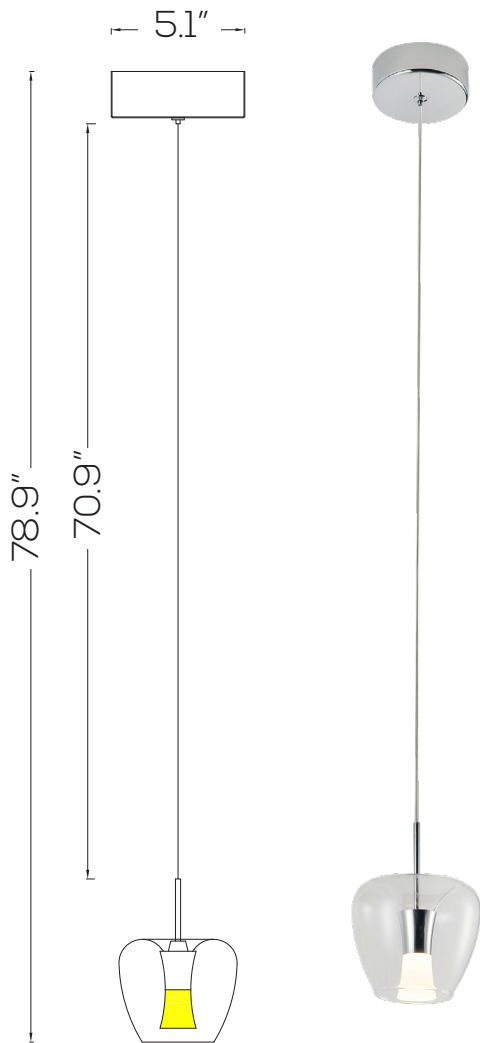

LED DECORATIVE PENDANT LIGHT SERIES

SES-PD0907

Technical Specifications

Size: See Reverse

Watts: 4W

Lumen: 200lm

CCT: 3000K

Voltage: 24V

Dimmable: No

CRI: 80

PF: 0.9

IP Rate: IP20

Materials: Metal, Glass

Housing Color: Chrome, Frosted + Clear

Lifespan: 20,000 hours

Features

Decorative LED Pendant Lights add a touch of elegance to the aesthetics of any room. These lights are intended only for indoor use. LED Pendant Lights are perfect for homes, restaurants, bars, and hotels. These lights are well suited for hospitality accent lighting due to their bright look.

Dimensions

Model Numbers

10819: SES-PD0907-1A-3000-4