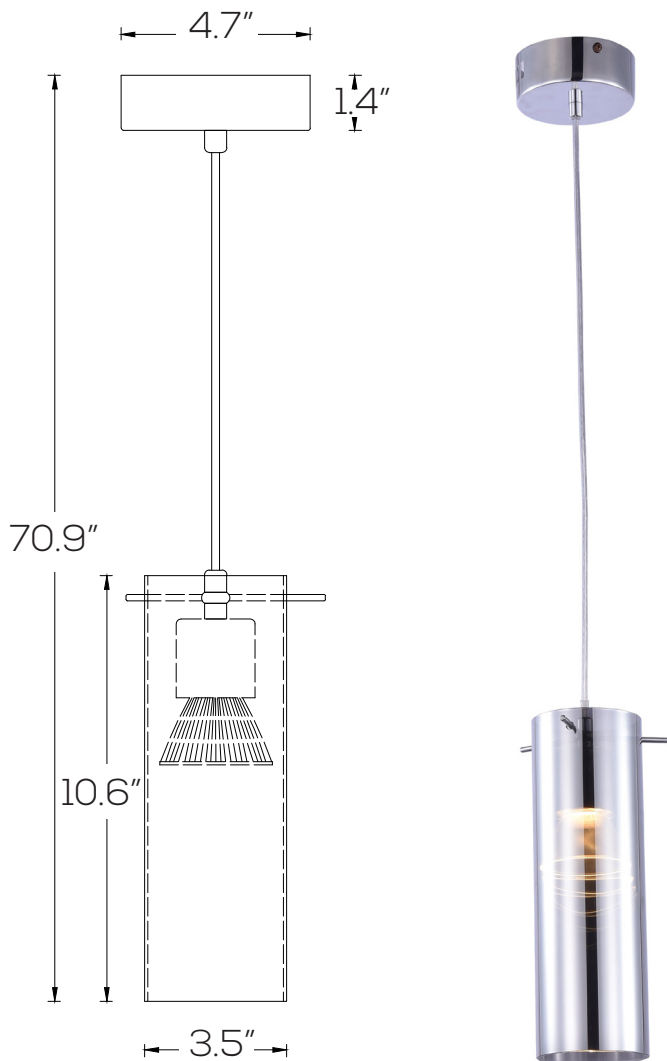

LED DECORATIVE PENDANT LIGHT SERIES

SES-PD0809

Technical Specifications

Size: See Reverse

Watts: 5.4W

Lumen: 432lm

CCT: 3000K

Voltage: 120V

Dimmable: SCR

CRI: 80

PF: 0.9

IP Rate: IP20

Materials: Metal, Glass

Housing Color: Chrome, Smoky

Lifespan: 20,000 hours

Features

Dimensions

Model Numbers

10822: SES-PD0809-1A-3000-5