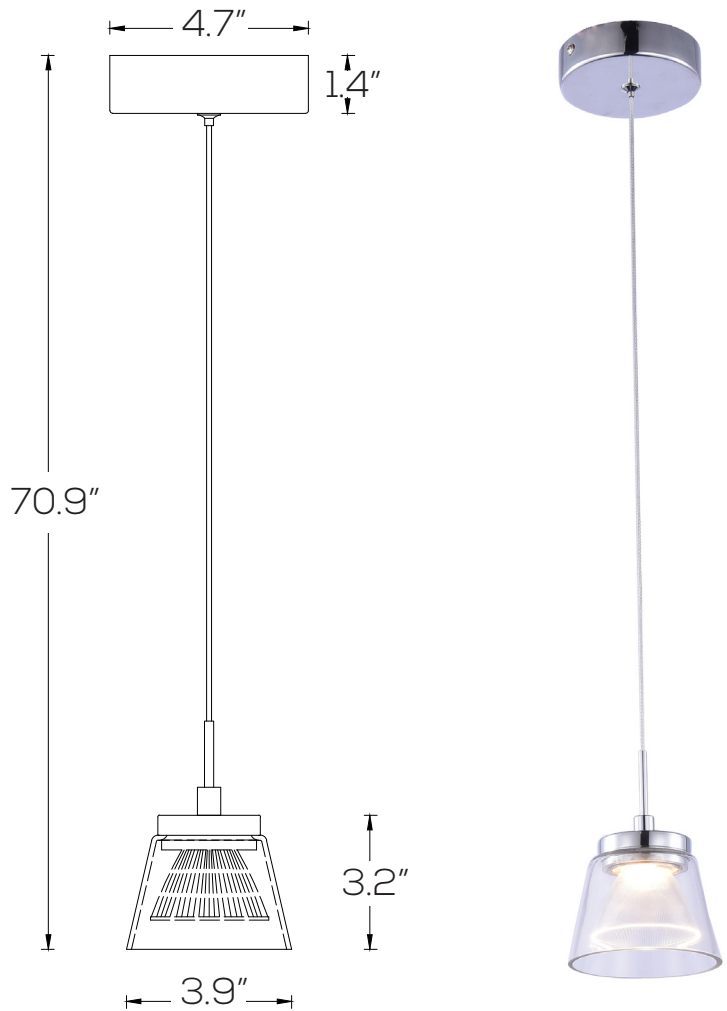

LED DECORATIVE PENDANT LIGHT SERIES

SES-PD0808

Technical Specifications

Size: See Reverse

Watts: 5.4W

Lumen: 432lm

CCT: 3000K

Voltage: 120V

Dimmable: SCR

CRI: 80

PF: 0.9

IP Rate: IP20

Materials: Metal, Acrylic

Housing Color: Chrome, Clear

Lifespan: 20,000 hours

Features

Dimensions

Model Numbers

10815: SES-PD0808-1A-3000-4.5